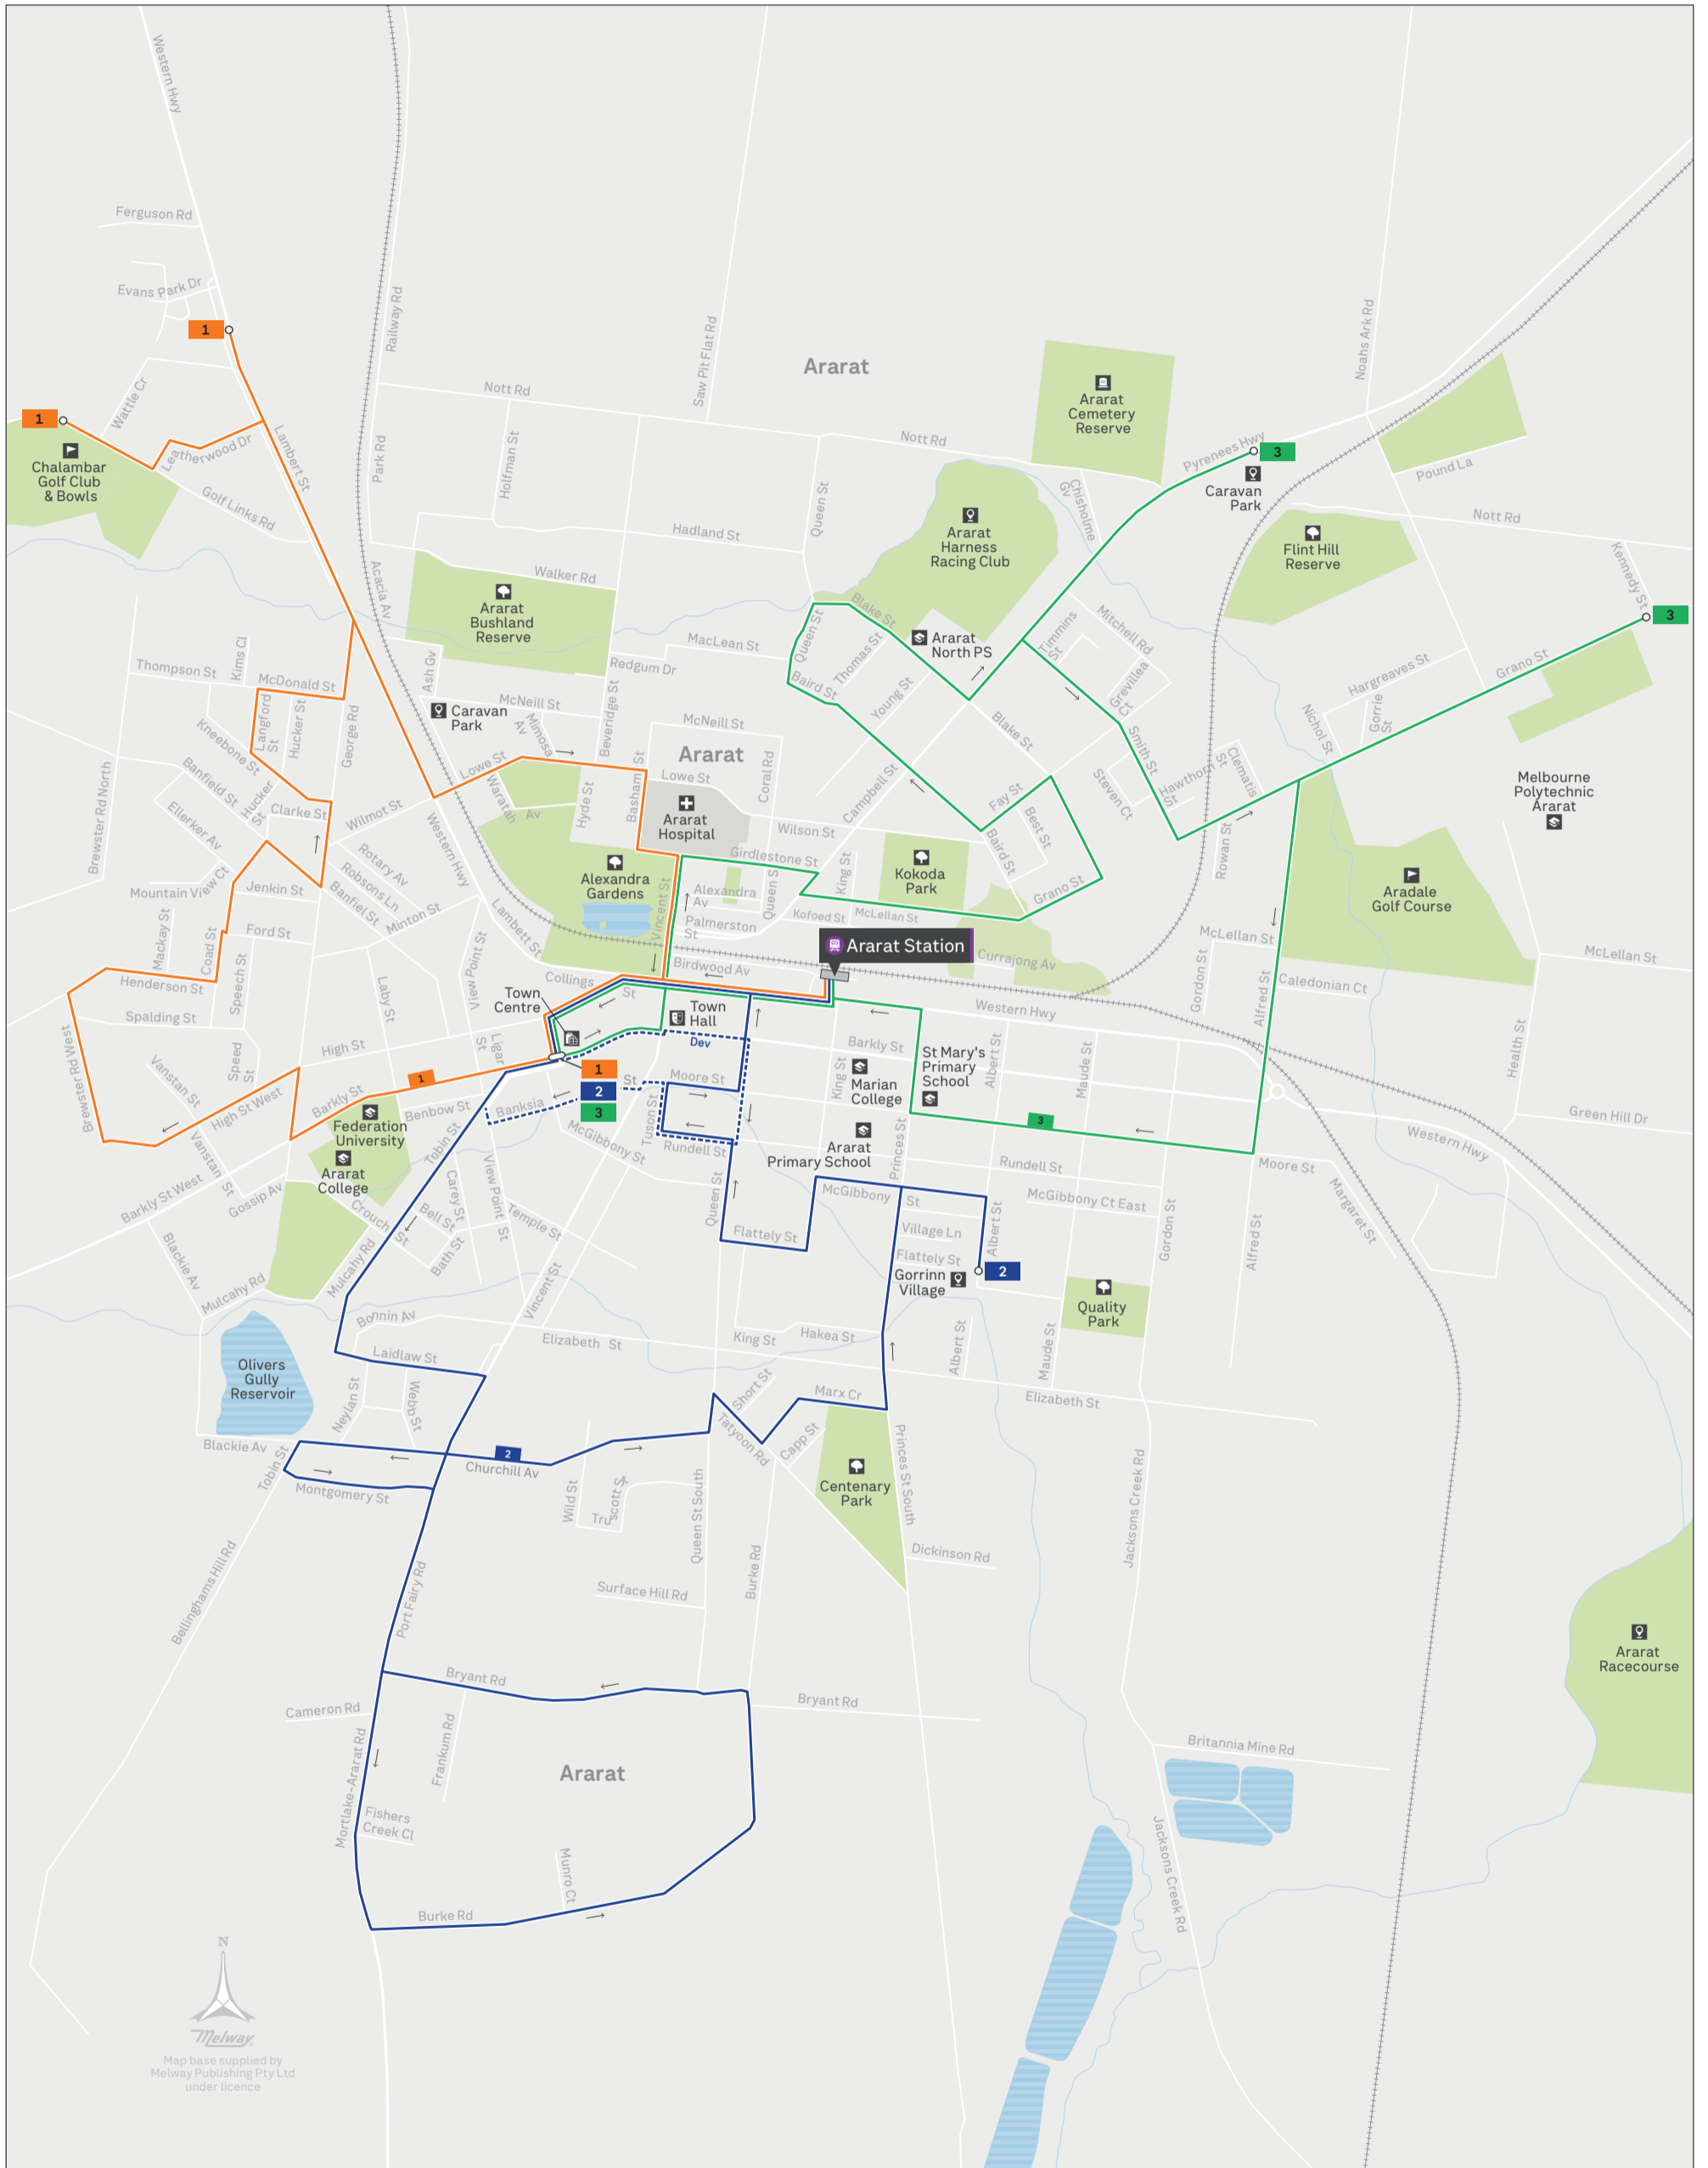

Ararat bus network

Train line
 Bus route
 80 Bus terminus

MAP NOT TO SCALE
Effective July 2024

For more public transport information
visit ptv.vic.gov.au, use the **PTV app** or call **1800 800 007**.