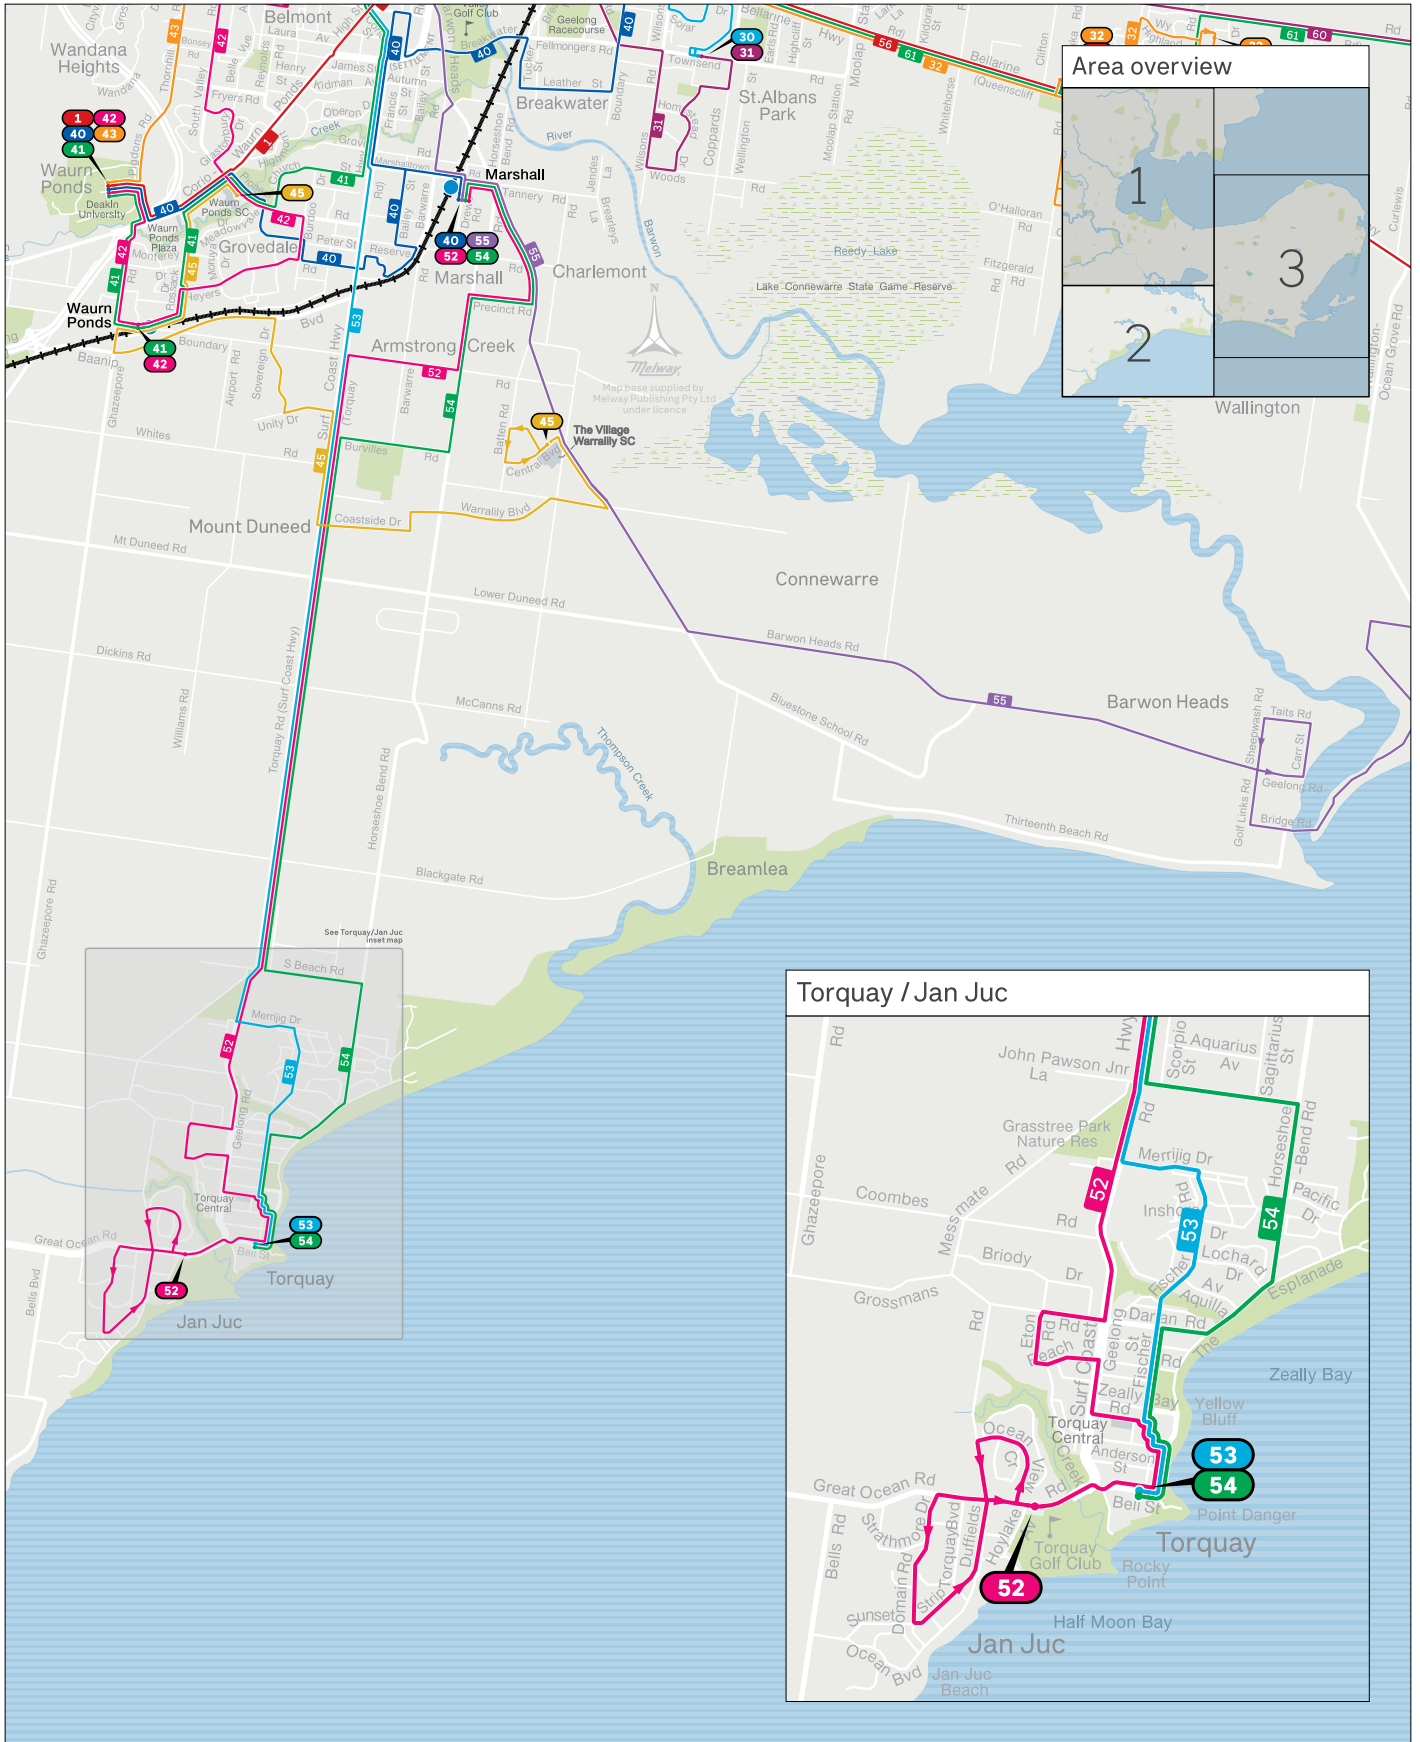

Geelong bus network

Area overview

MAP NOT TO SCALE
Effective November 2024

Geelong bus network

Map 1 of 3: Geelong

Train
 Bus
 Bus terminus

MAP NOT TO SCALE
 Effective November 2024

Geelong bus network

Map 2 of 3: Torquay, Jan Juc and Barwon Heads

Train
 Bus
 Bus terminus

MAP NOT TO SCALE
 Effective November 2024

Geelong bus network

Map 3 of 3: Bellarine Peninsula

Train
 Bus
 Bus terminus

MAP NOT TO SCALE
 Effective November 2024