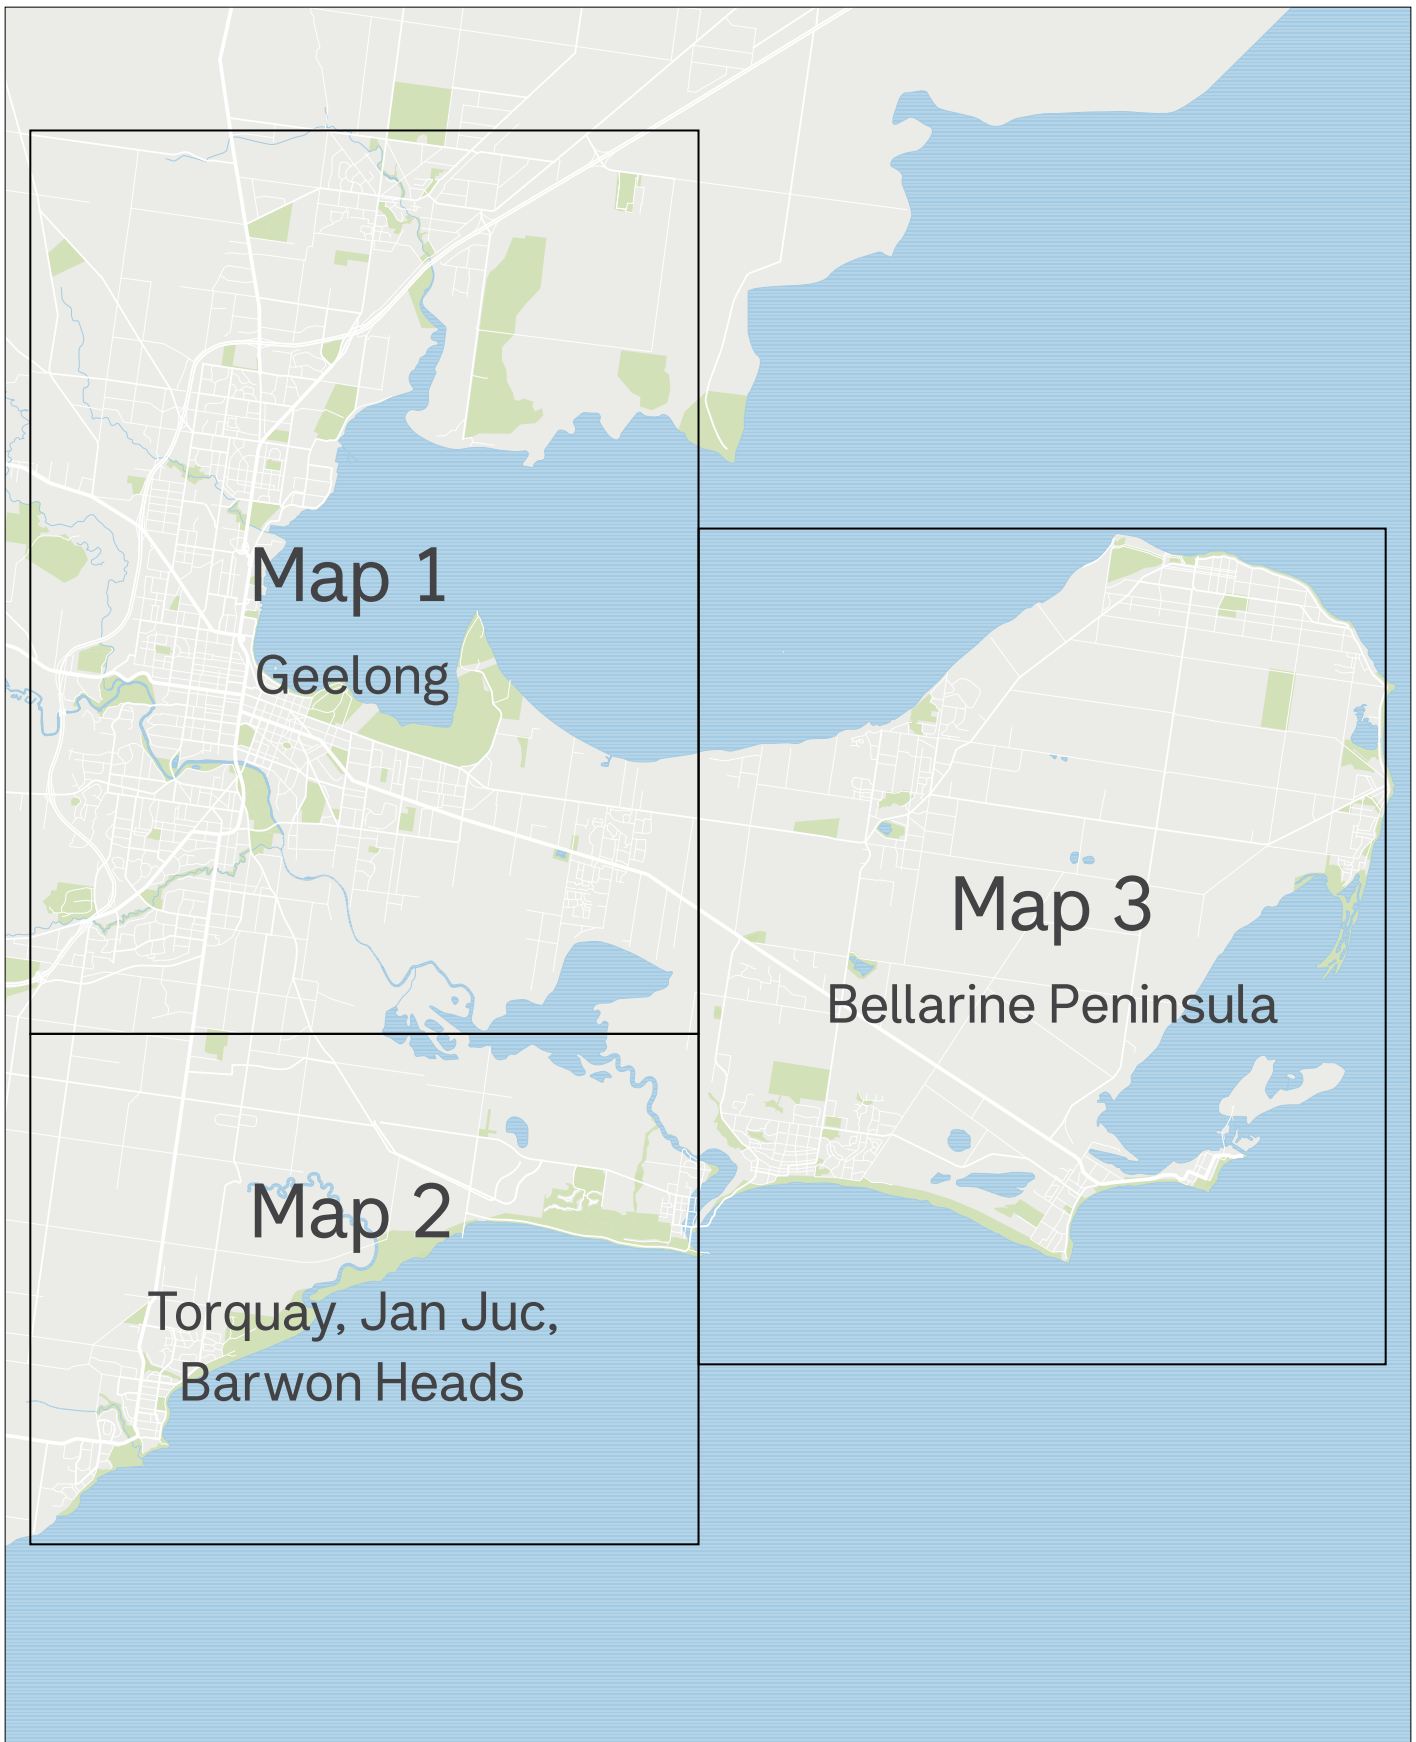

Geelong bus network

Area overview

MAP NOT TO SCALE
Effective November 2024

Geelong bus network

Map 1 of 3: Geelong

Train
 Bus
 Bus terminus

MAP NOT TO SCALE
 Effective November 2024

Geelong bus network

Map 2 of 3: Torquay, Jan Juc and Barwon Heads

Train
 Bus
 Bus terminus

MAP NOT TO SCALE
 Effective November 2024

Geelong bus network

Map 3 of 3: Bellarine Peninsula

Train
 Bus
 Bus terminus

MAP NOT TO SCALE
 Effective November 2024