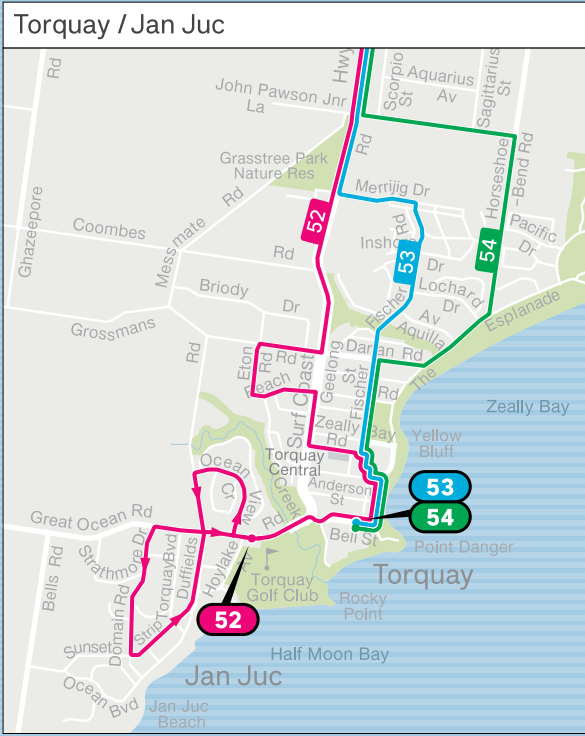

Geelong bus network

Area overview

MAP NOT TO SCALE
Effective November 2024

Geelong bus network

Map 1 of 3: Geelong

Train
 Bus
 Bus terminus

MAP NOT TO SCALE
 Effective November 2024

Geelong bus network

Map 2 of 3: Torquay, Jan Juc and Barwon Heads

Train
 Bus
 Bus terminus

MAP NOT TO SCALE
 Effective November 2024

Geelong bus network

Map 3 of 3: Bellarine Peninsula

Train
 Bus
 Bus terminus

MAP NOT TO SCALE
 Effective November 2024