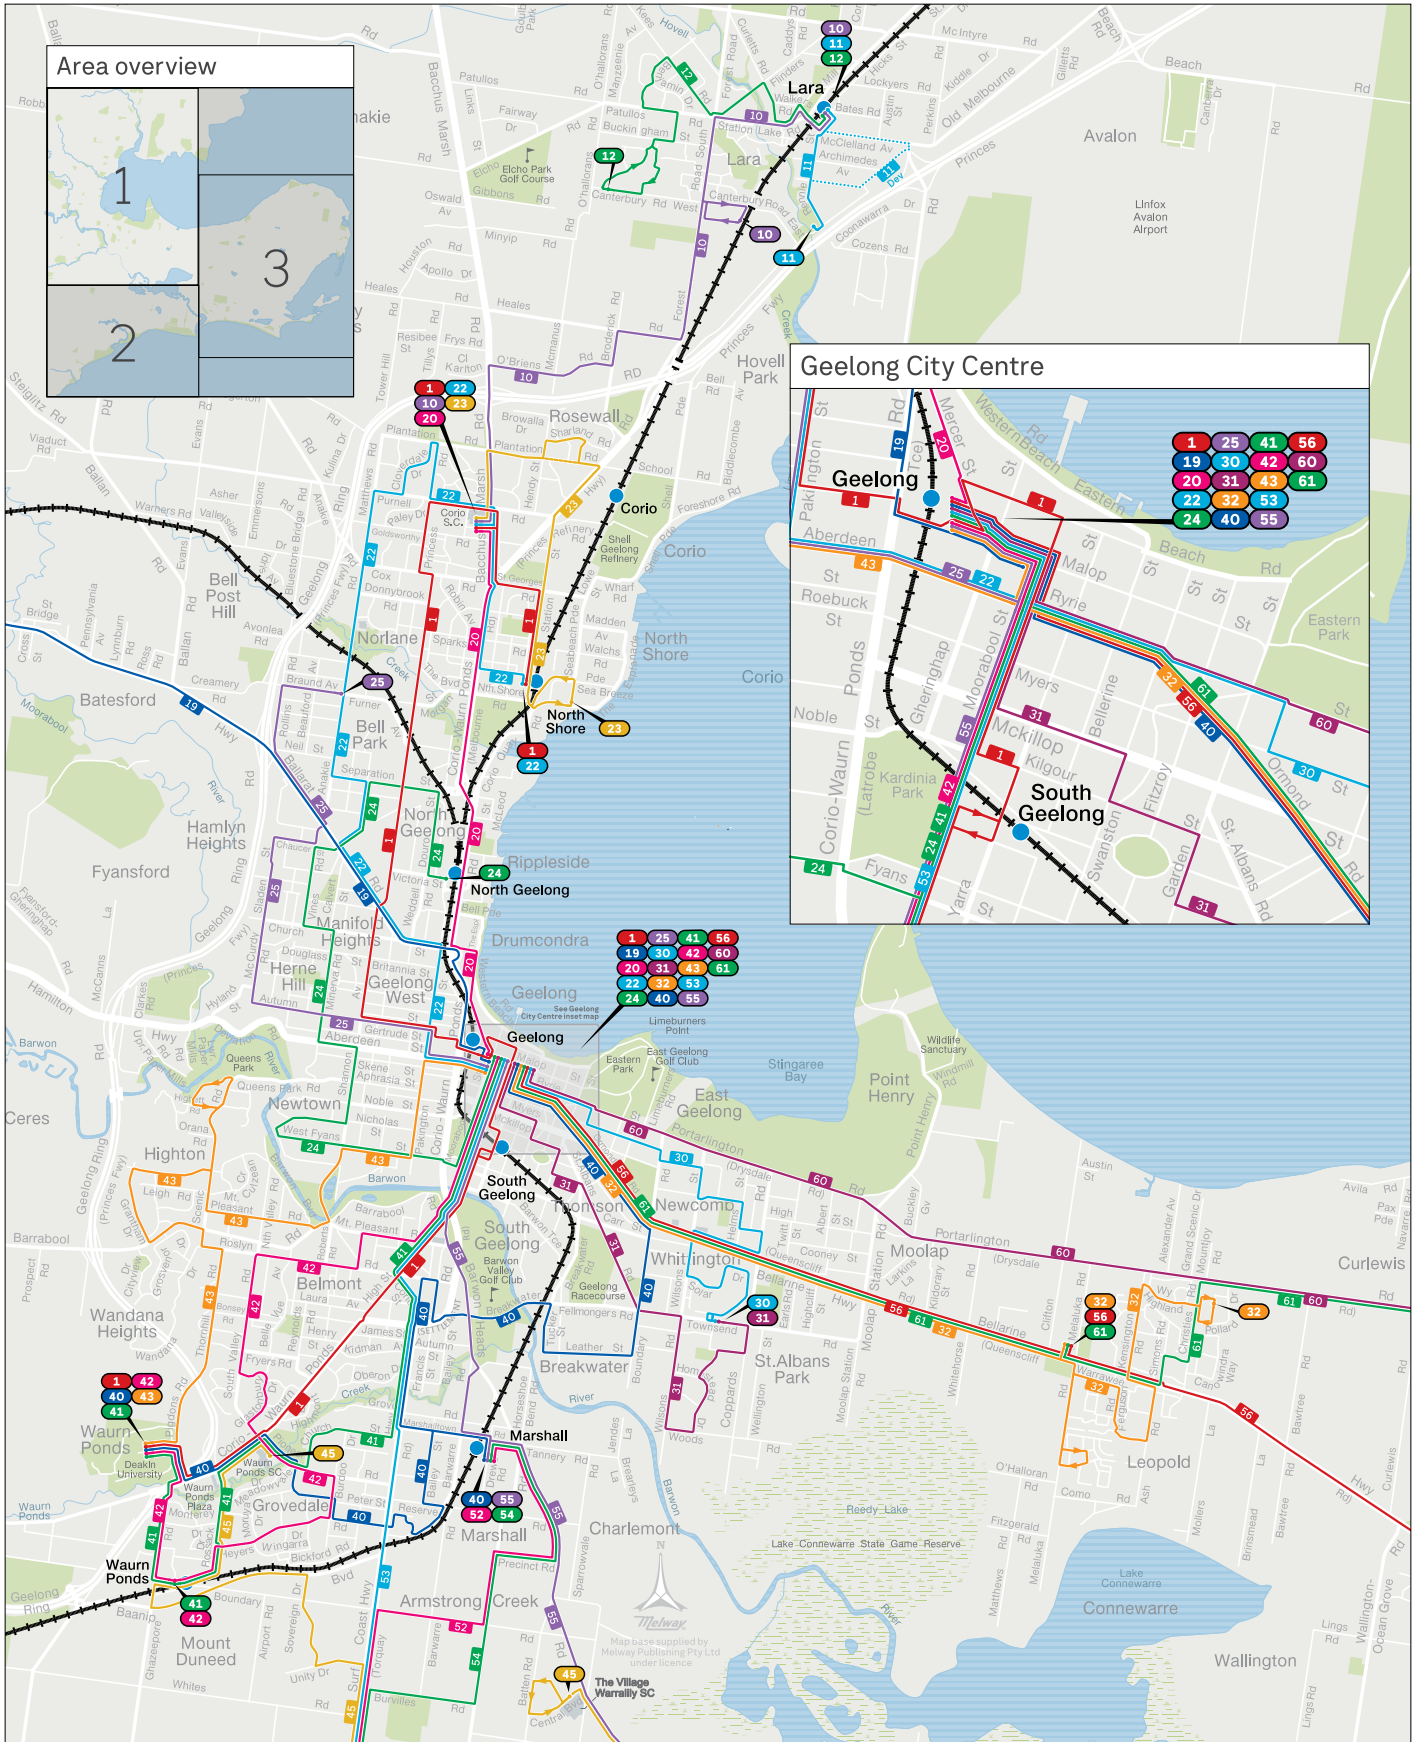

Geelong bus network

Area overview

MAP NOT TO SCALE
Effective November 2024

Geelong bus network

Map 1 of 3: Geelong

Train
 Bus
 Bus terminus

MAP NOT TO SCALE
 Effective November 2024

Geelong bus network

Map 2 of 3: Torquay, Jan Juc and Barwon Heads

Train
 Bus
 Bus terminus

MAP NOT TO SCALE
 Effective November 2024

Geelong bus network

Map 3 of 3: Bellarine Peninsula

Train
 Bus
 Bus terminus

MAP NOT TO SCALE
 Effective November 2024