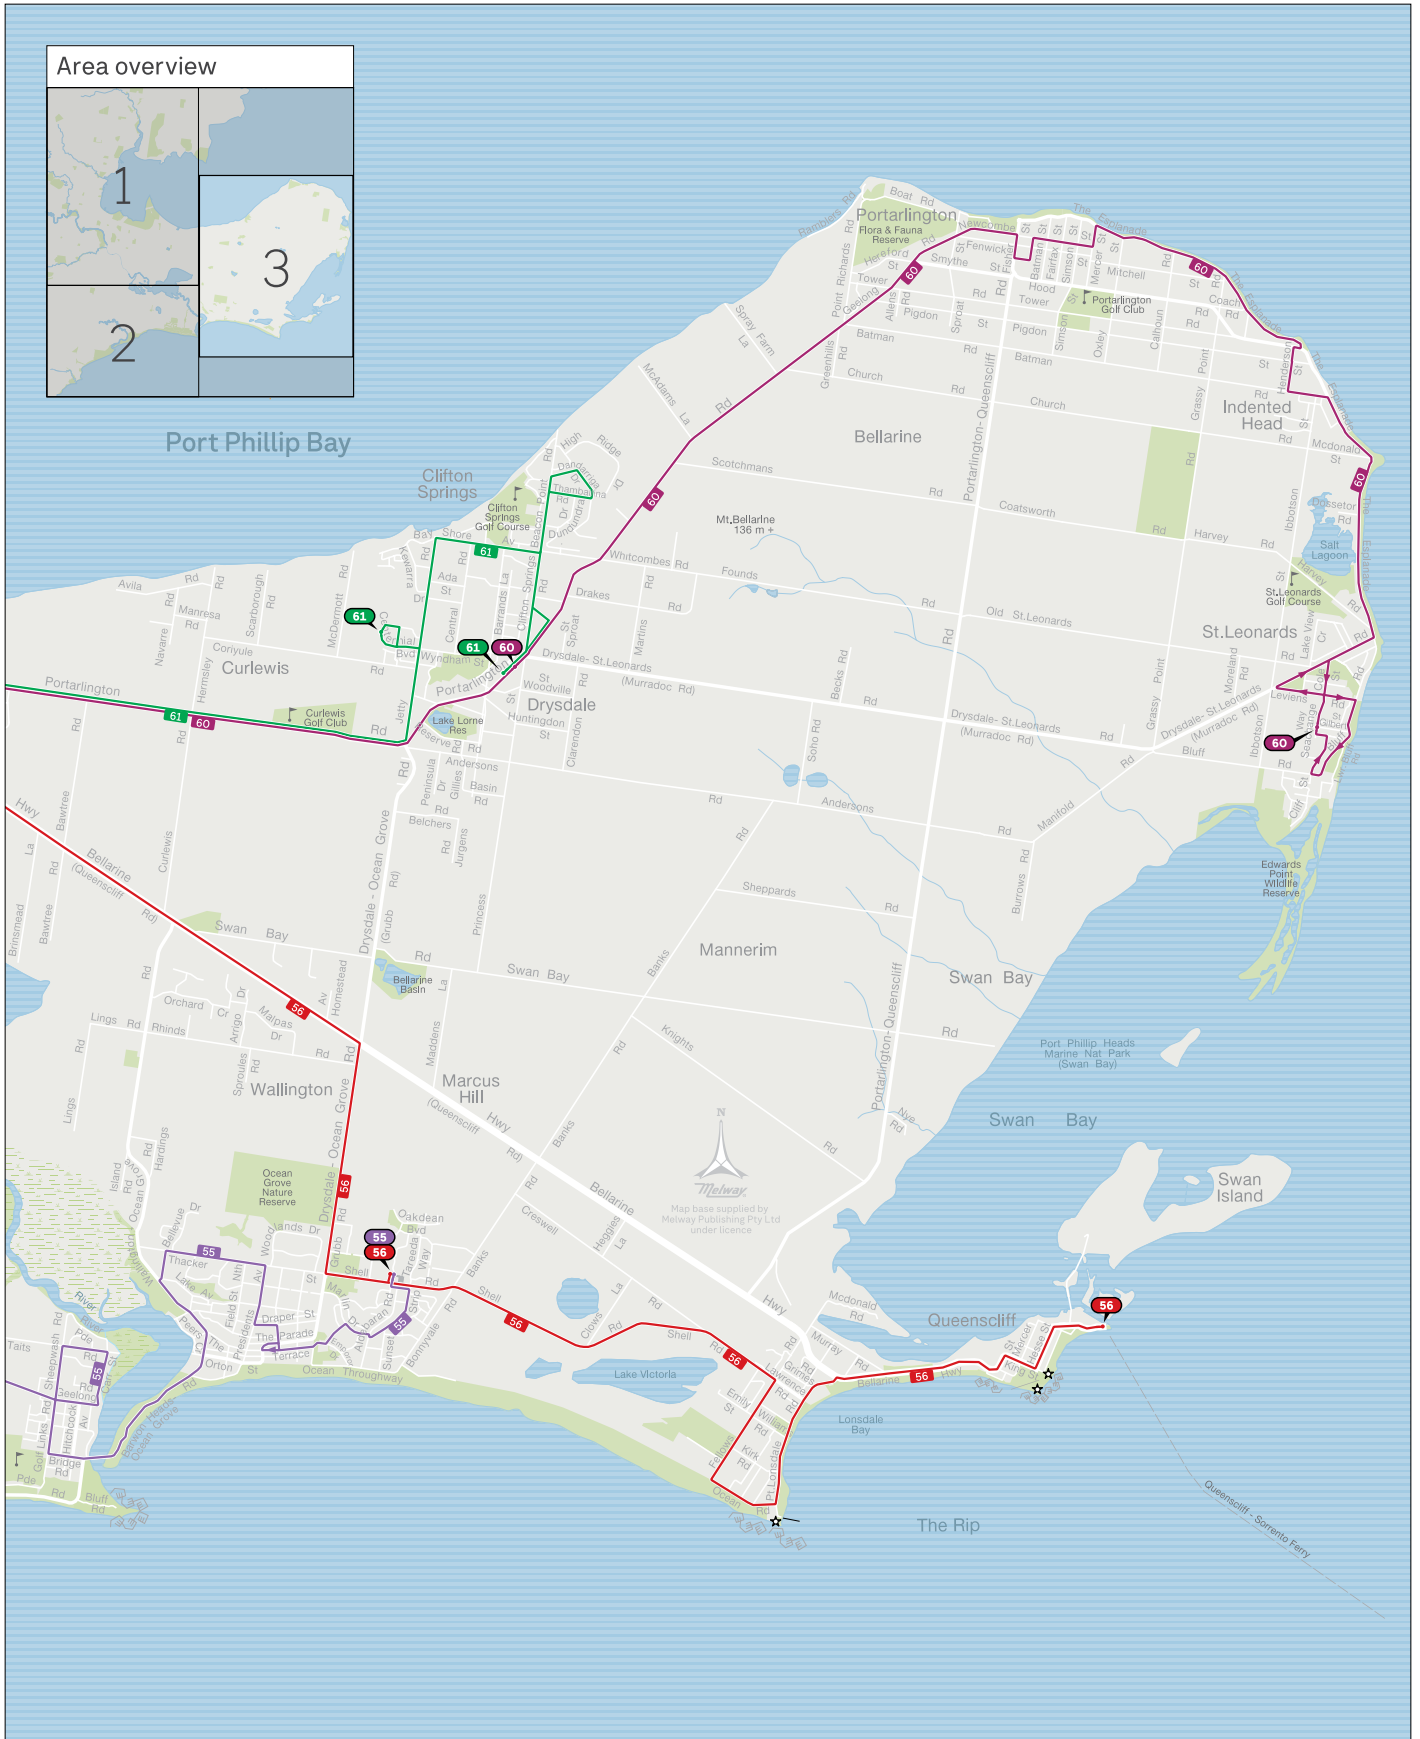

Geelong bus network

Area overview

MAP NOT TO SCALE
Effective November 2024

Geelong bus network

Map 1 of 3: Geelong

Train
 Bus
 Bus terminus

MAP NOT TO SCALE
 Effective November 2024

Geelong bus network

Map 2 of 3: Torquay, Jan Juc and Barwon Heads

Train
 Bus
 Bus terminus

MAP NOT TO SCALE
 Effective November 2024

Geelong bus network

Map 3 of 3: Bellarine Peninsula

Train
 Bus
 Bus terminus

MAP NOT TO SCALE
 Effective November 2024