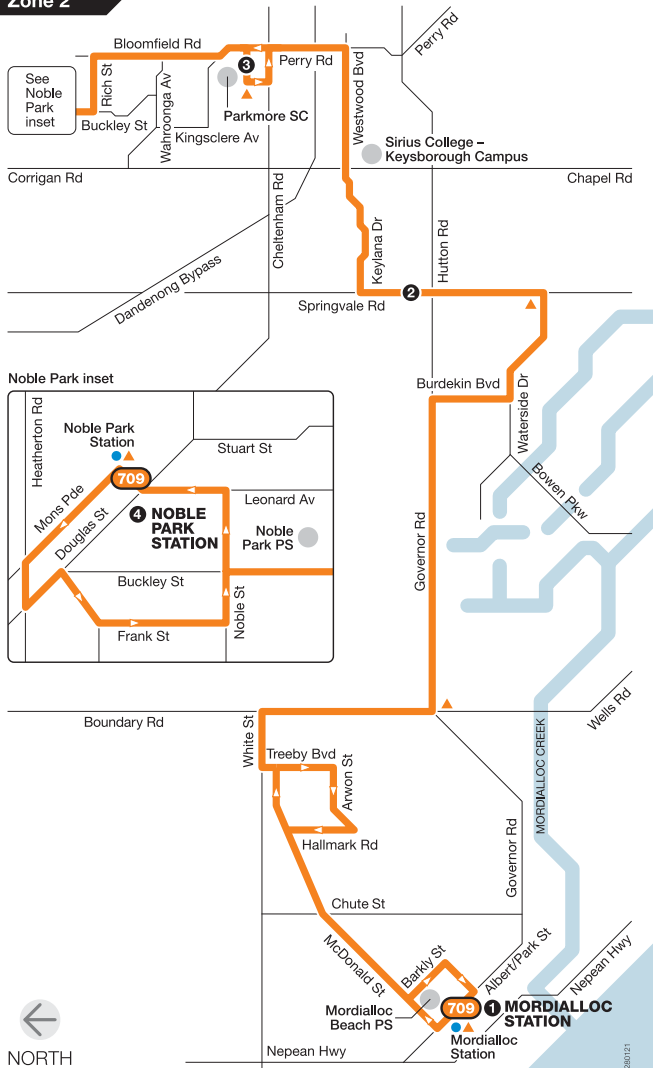

709

Mordialloc - Noble Park Station

via Keysborough South

Zone 2

Planning your journey

- Saturday timetable applies to all public holidays except Christmas Day and Good Friday when Sunday timetable applies.
- Occasionally there might be delays or last minute changes to the timetable.
- Timetables are correct at the time of printing, but do change from time to time. Find up-to-date timetables on the PTV app. at ptv.vic.gov.au or by calling 1800 800 007.
- Timetable is effective from 11 April 2021.

Buses on this route are accessible for mobility aids. However, if a bus needs to be replaced we can't guarantee the replacement will be accessible.

Major stops

1. Mordialloc Station
2. Governor Rd
3. Parkmore SC
4. Noble Park Station

Route Description

To Noble Park Station

Departs from Mordialloc Station and runs via Albert St, McDonald St, Treeby Bvd, White St, Boundary Rd, Governor Rd, Burdekin Bvd, Waterside Dr, The Waterways Bvd, Springvale Rd, Keylana Dr, Westwood Bvd, Perry Rd and Cheltenham Rd to Parkmore SC; then via Bloomfield Rd, Rich St, Buckley Rd, Noble St, Leonard Avd and Link Rd to Noble Park Station.

To Mordialloc

Departs from Noble Park Station and runs via Mons Pde, Douglas St, Frank St, Noble St, Buckley St, Rich St and Bloomfield Rd to Parkmore SC; then via Cheltenham Rd, Perry Rd, Westwood Bvd, Keylana Dr, Springvale Rd, The Waterways Bvd, Waterside Dr, Burdekin Bvd, Governor Rd, Boundary Rd, White St, Treeby Bvd, Arwon St, Hallmark Rd, McDonald St, Barkly St, Bear St and Albert St to Mordialloc Station.

This bus route is pre-pay only. Before you board, make sure your myki has enough value to cover your entire journey.