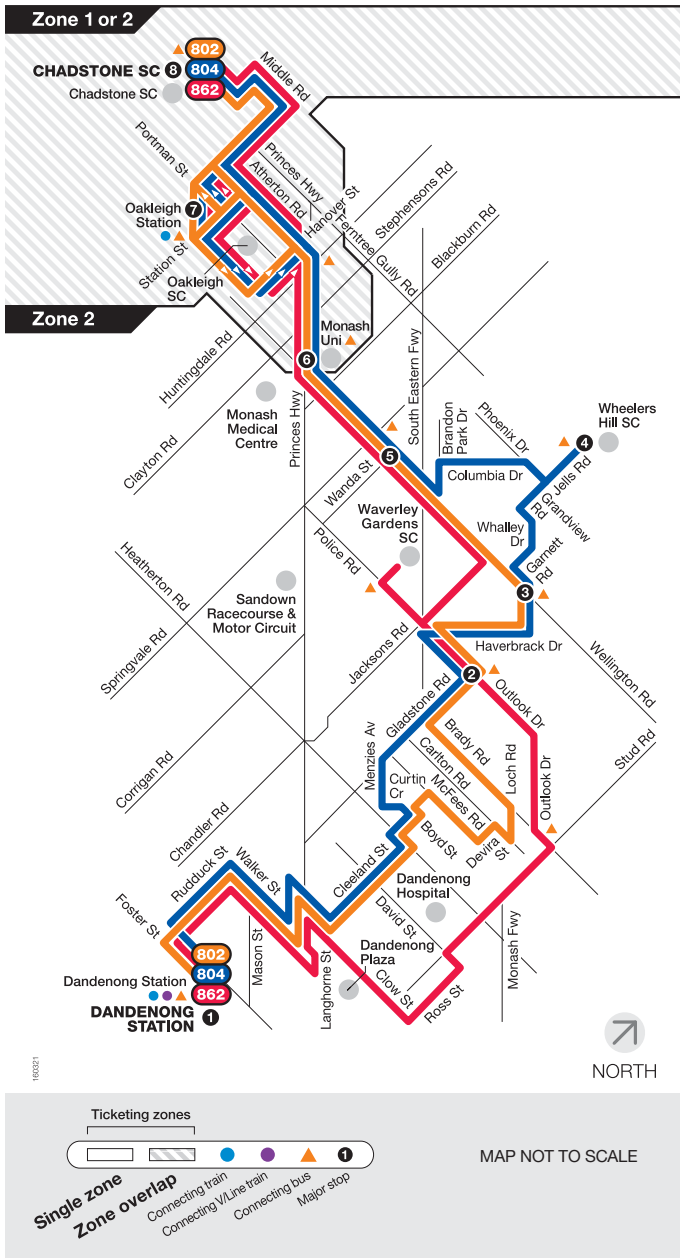

804

Dandenong Station - Chadstone SC

via Wheelers Hill, Oakleigh

Planning your journey

- Saturday timetable applies to all public holidays except Christmas Day and Good Friday when Sunday timetable applies.
- Occasionally there might be delays or last minute changes to the timetable.
- Timetables are correct at the time of printing, but do change from time to time. Find up-to-date timetables on the PTV app, at ptv.vic.gov.au or by calling 1800 800 007.
- Timetable is effective from 11 April 2021.

Buses on this route are accessible for mobility aids. However, if a bus needs to be replaced we can't guarantee the replacement will be accessible.

Major stops

1. Dandenong Station
2. Fillmore Rd
3. Wellington Rd
4. Wheelers Hill Shopping Centre
5. Wanda St
6. Monash University
7. Oakleigh Station
8. Chadstone Shopping Centre

Route Description

To Chadstone SC

Departs from the terminus at Dandenong Station and runs via Rudduck St, George St, Walker St, Langhorne S, Lonsdale St, Clow St, Cleeland St, Heatherton Rd, Boyd St, Curtin Cres, Menzies Av, Gladstone Rd, Police Rd, Haverbrack Dr, Wellington Rd, Garnett Rd, Whalley Dr, Grandview Rd and Jells Rd to Wheelers Hill Shopping Centre. It then runs via Jells Rd, Phoenix Dr, Columbia Dr, Brandon Park Dr and Wellington Rd to Monash University (Clayton). From Monash University (Clayton) bus operates via Wellington Rd, Princes Hwy, Atherton Rd and Station St to Oakleigh Station, then via Portman St, Warrigul Rd, Middle Rd and Eastern Access Rd to the terminus at Chadstone Shopping Centre.

RELATED ROUTES: 802 & 862.

To Dandenong

Departs from the terminus at Chadstone Shopping Centre runs via Eastern Access Rd, Middle Rd, Warrigal Rd, Atherton Rd, Station St, Chester St and Portman St to Oakleigh Station. Then via the Shopping Centre Subway, Hanover St, Atherton Rd and Princes Hwy and Wellington Rd to Monash University (Clayton). From Monash University bus runs via Wellington Rd, Brandon Park Dr, Columbia Dr, Phoenix Dr and Jells Rd to Wheelers Hill Shopping Centre. Then via Jells Rd, Grandview Rd, Whalley Dr, Garnett Rd, Wellington Rd, Haverbrack Dr, Police Rd, Gladstone Rd, Menzies Av, Curtin Cres, Boyd St, Heatherton Rd, Cleeland St, Clow St, Lonsdale St, Langhorne St, Walker St, George St and Rudduck St to terminate at Dandenong Station.

RELATED ROUTES: 802 & 862.

This bus route is pre-pay only. Before you board, make sure your myki has enough value to cover your entire journey.

For more information visit ptv.vic.gov.au or call 1800 800 007