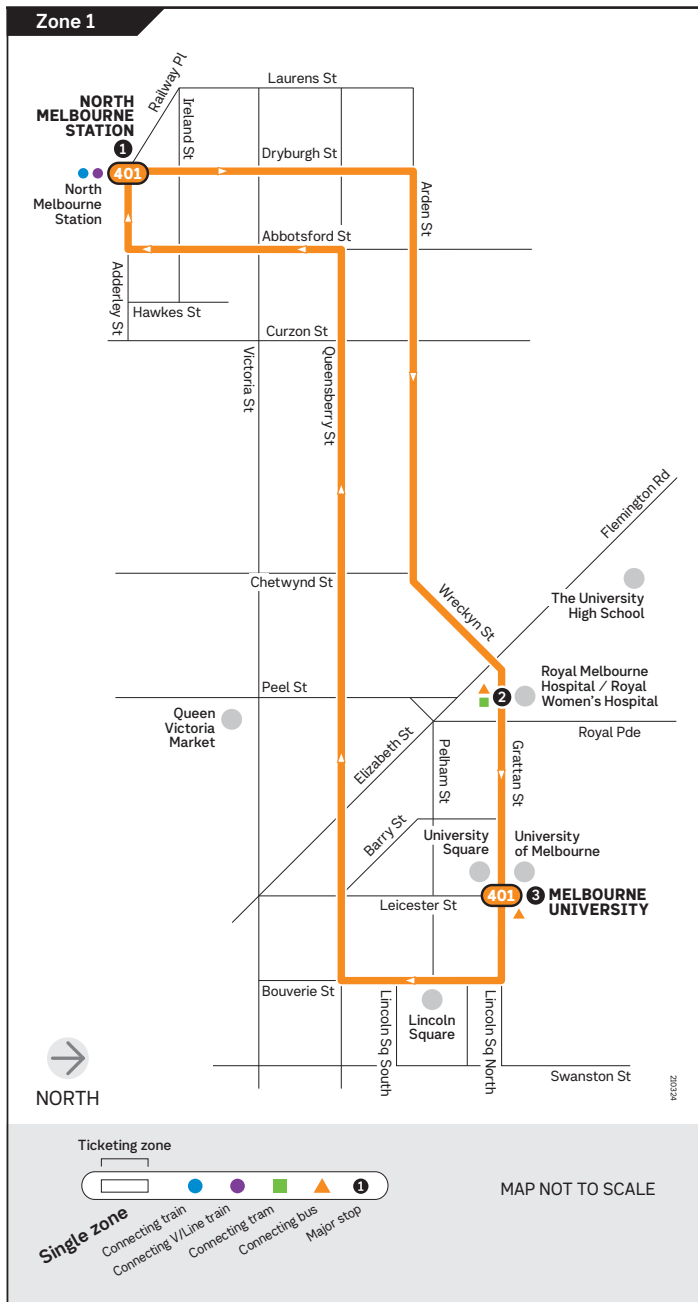

## North Melbourne Station – Melbourne University Loop

via Royal Melbourne Hospital

### Major stops

1. North Melbourne Station
  2. Royal Melbourne Hospital
  3. Melbourne University
1. North Melbourne Station

#### To North Melbourne Station

Departs from North Melbourne Station and runs via Dryburgh St, Arden St and Wreckyn St to Royal Melbourne Hospital then via Grattan St outside Melbourne University.

Returns via Bouverie St, Queensberry St, Abbotsford St, Adderley St, and to the terminus at North Melbourne Station.

# North Melbourne Station – Melbourne University Loop

via Royal Melbourne Hospital