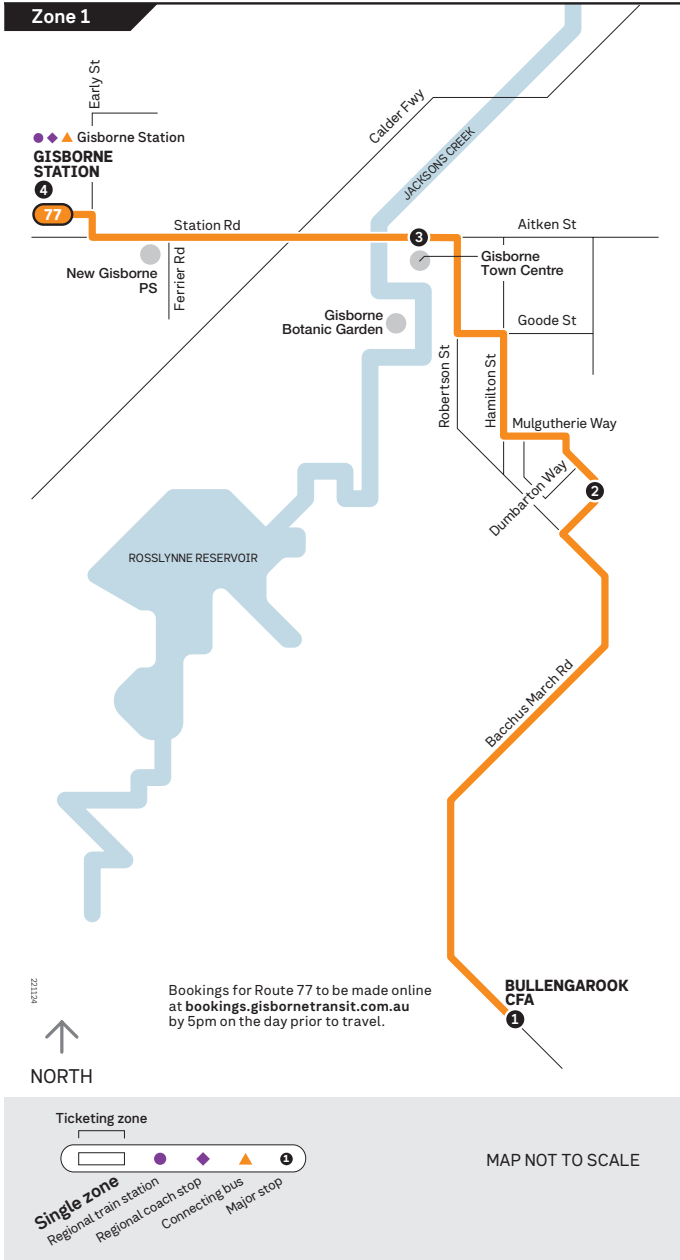

77 Bullengarook - Gisborne Station

On-demand only

Planning your journey

- Saturday timetable applies to all public holidays except Christmas Day and Good Friday when Sunday timetable applies.
- Occasionally there might be delays or last minute changes to the timetable.
- Timetables are correct at the time of printing, but do change from time to time. Find up-to-date timetables on the PTV app. at ptv.vic.gov.au or by calling 1800 800 007.
- Timetable is effective from 15 December 2024.

Buses on this route are accessible for mobility aids. However, if a bus needs to be replaced we can't guarantee the replacement will be accessible.

Major stops

1. Bullengarook CFA
2. Dumbarton Way
3. Gisborne Town Centre
4. Station Rd

Route Description

To Bullengarook CFA

Departs from Brantome St/Roberston St (Gisborne) and travels via Robertson St, Goode St, Hamilton St, Mulgutherie Way, and Bacchus Marsh Rd to the terminus at Bullengarook CFA.

To Gisborne

Departs from Bullengarook CFA and travels via Bacchus Marsh Rd, Mulgutherie Way, Hamilton St, Goode St, Robertson St and Aitken Street to the terminus at Coles Supermarket/Aitken Street (Gisborne)