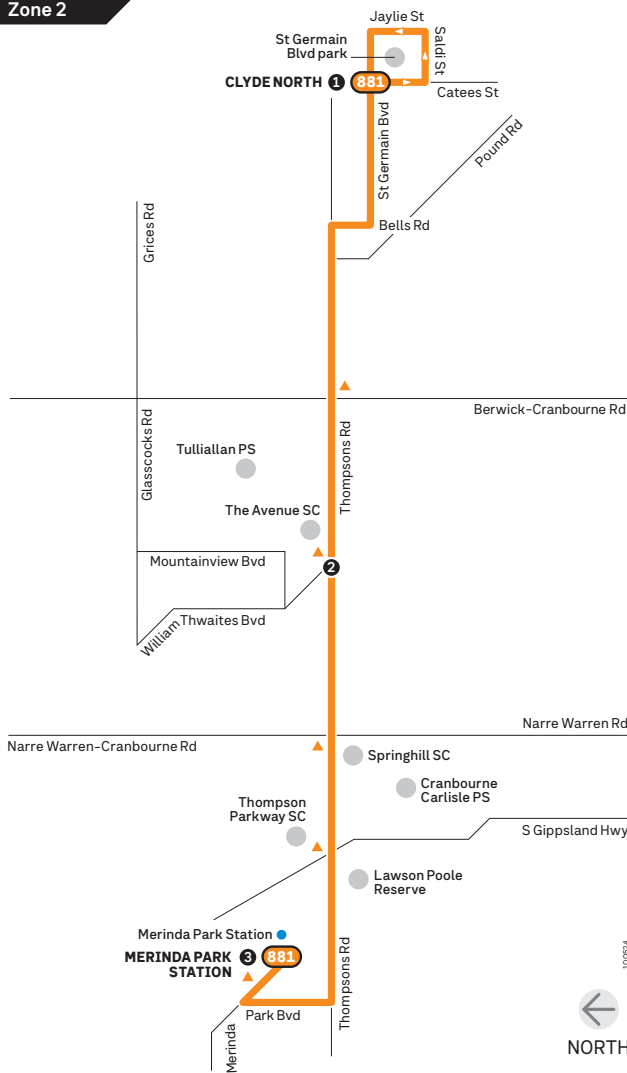

881

Merinda Park Station – Clyde North

Zone 2

Planning your journey

- Saturday timetable applies to all public holidays except Christmas Day and Good Friday when Sunday timetable applies.
- Occasionally there might be delays or last minute changes to the timetable.
- Timetables are correct at the time of printing, but do change from time to time. Find up-to-date timetables on the PTV app, at ptv.vic.gov.au or by calling 1800 800 007.
- Timetable is effective from 16.06.2024.

Buses on this route are accessible for mobility aids. However, if a bus needs to be replaced we can't guarantee the replacement will be accessible.

Major stops

1. Catees St
2. William Thwaites Bvd
3. Merinda Park Station

Route Description

To Merinda Park Station

Route departs St Germain Blvd/Catees St, continue on St Germain Blvd, Bells Road then left on Thompsons Road, right on Merinda Park Boulevard and then to the bus interchange, west of Merinda Park Station.

To Clyde North

Route departs Merinda Park Station bus interchange, turning left into Merinda Park Boulevard, turning left to continue east on Thompsons Rd, then right on Bells Rd, St Germain Blvd, Catees St, Saldi St, Jaylie St and to the terminus at St Germain Blvd/Catees St.