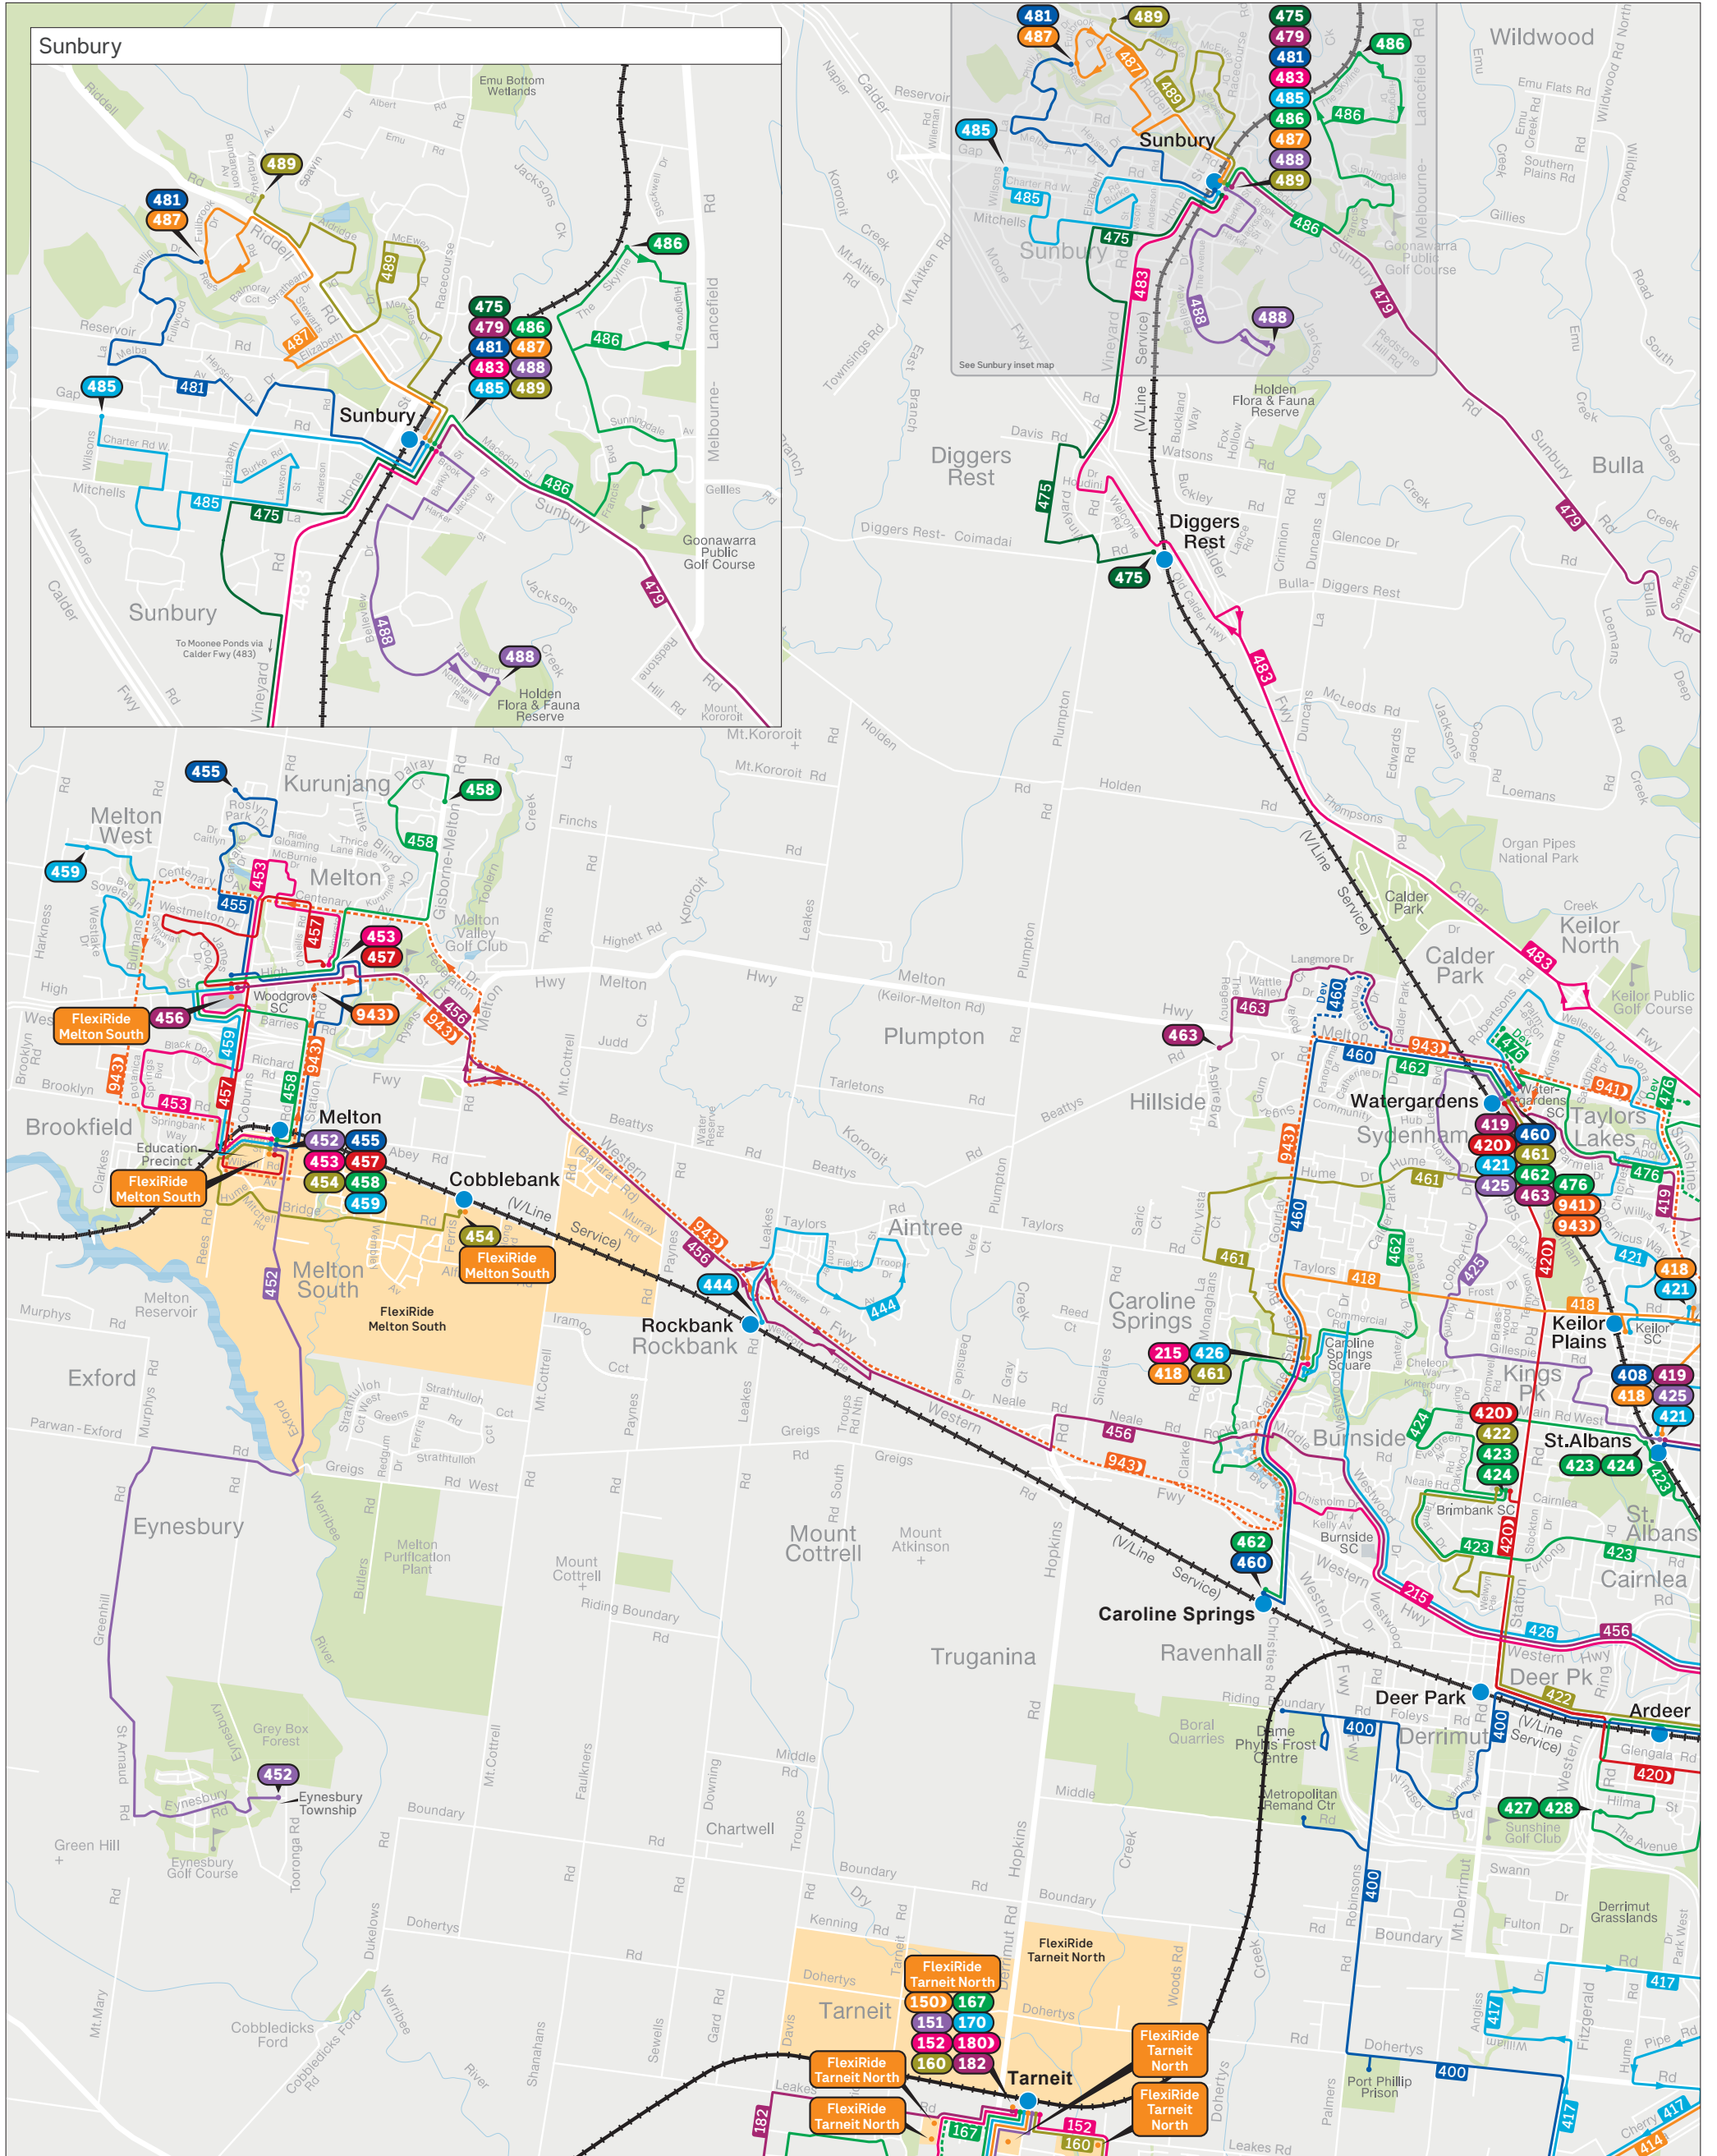

# Melton bus network

Train  
 Bus  
 Bus Deviation/Bus Extension  
 600 Bus terminus  
 600 Night Bus terminus

MAP NOT TO SCALE Effective December 2024