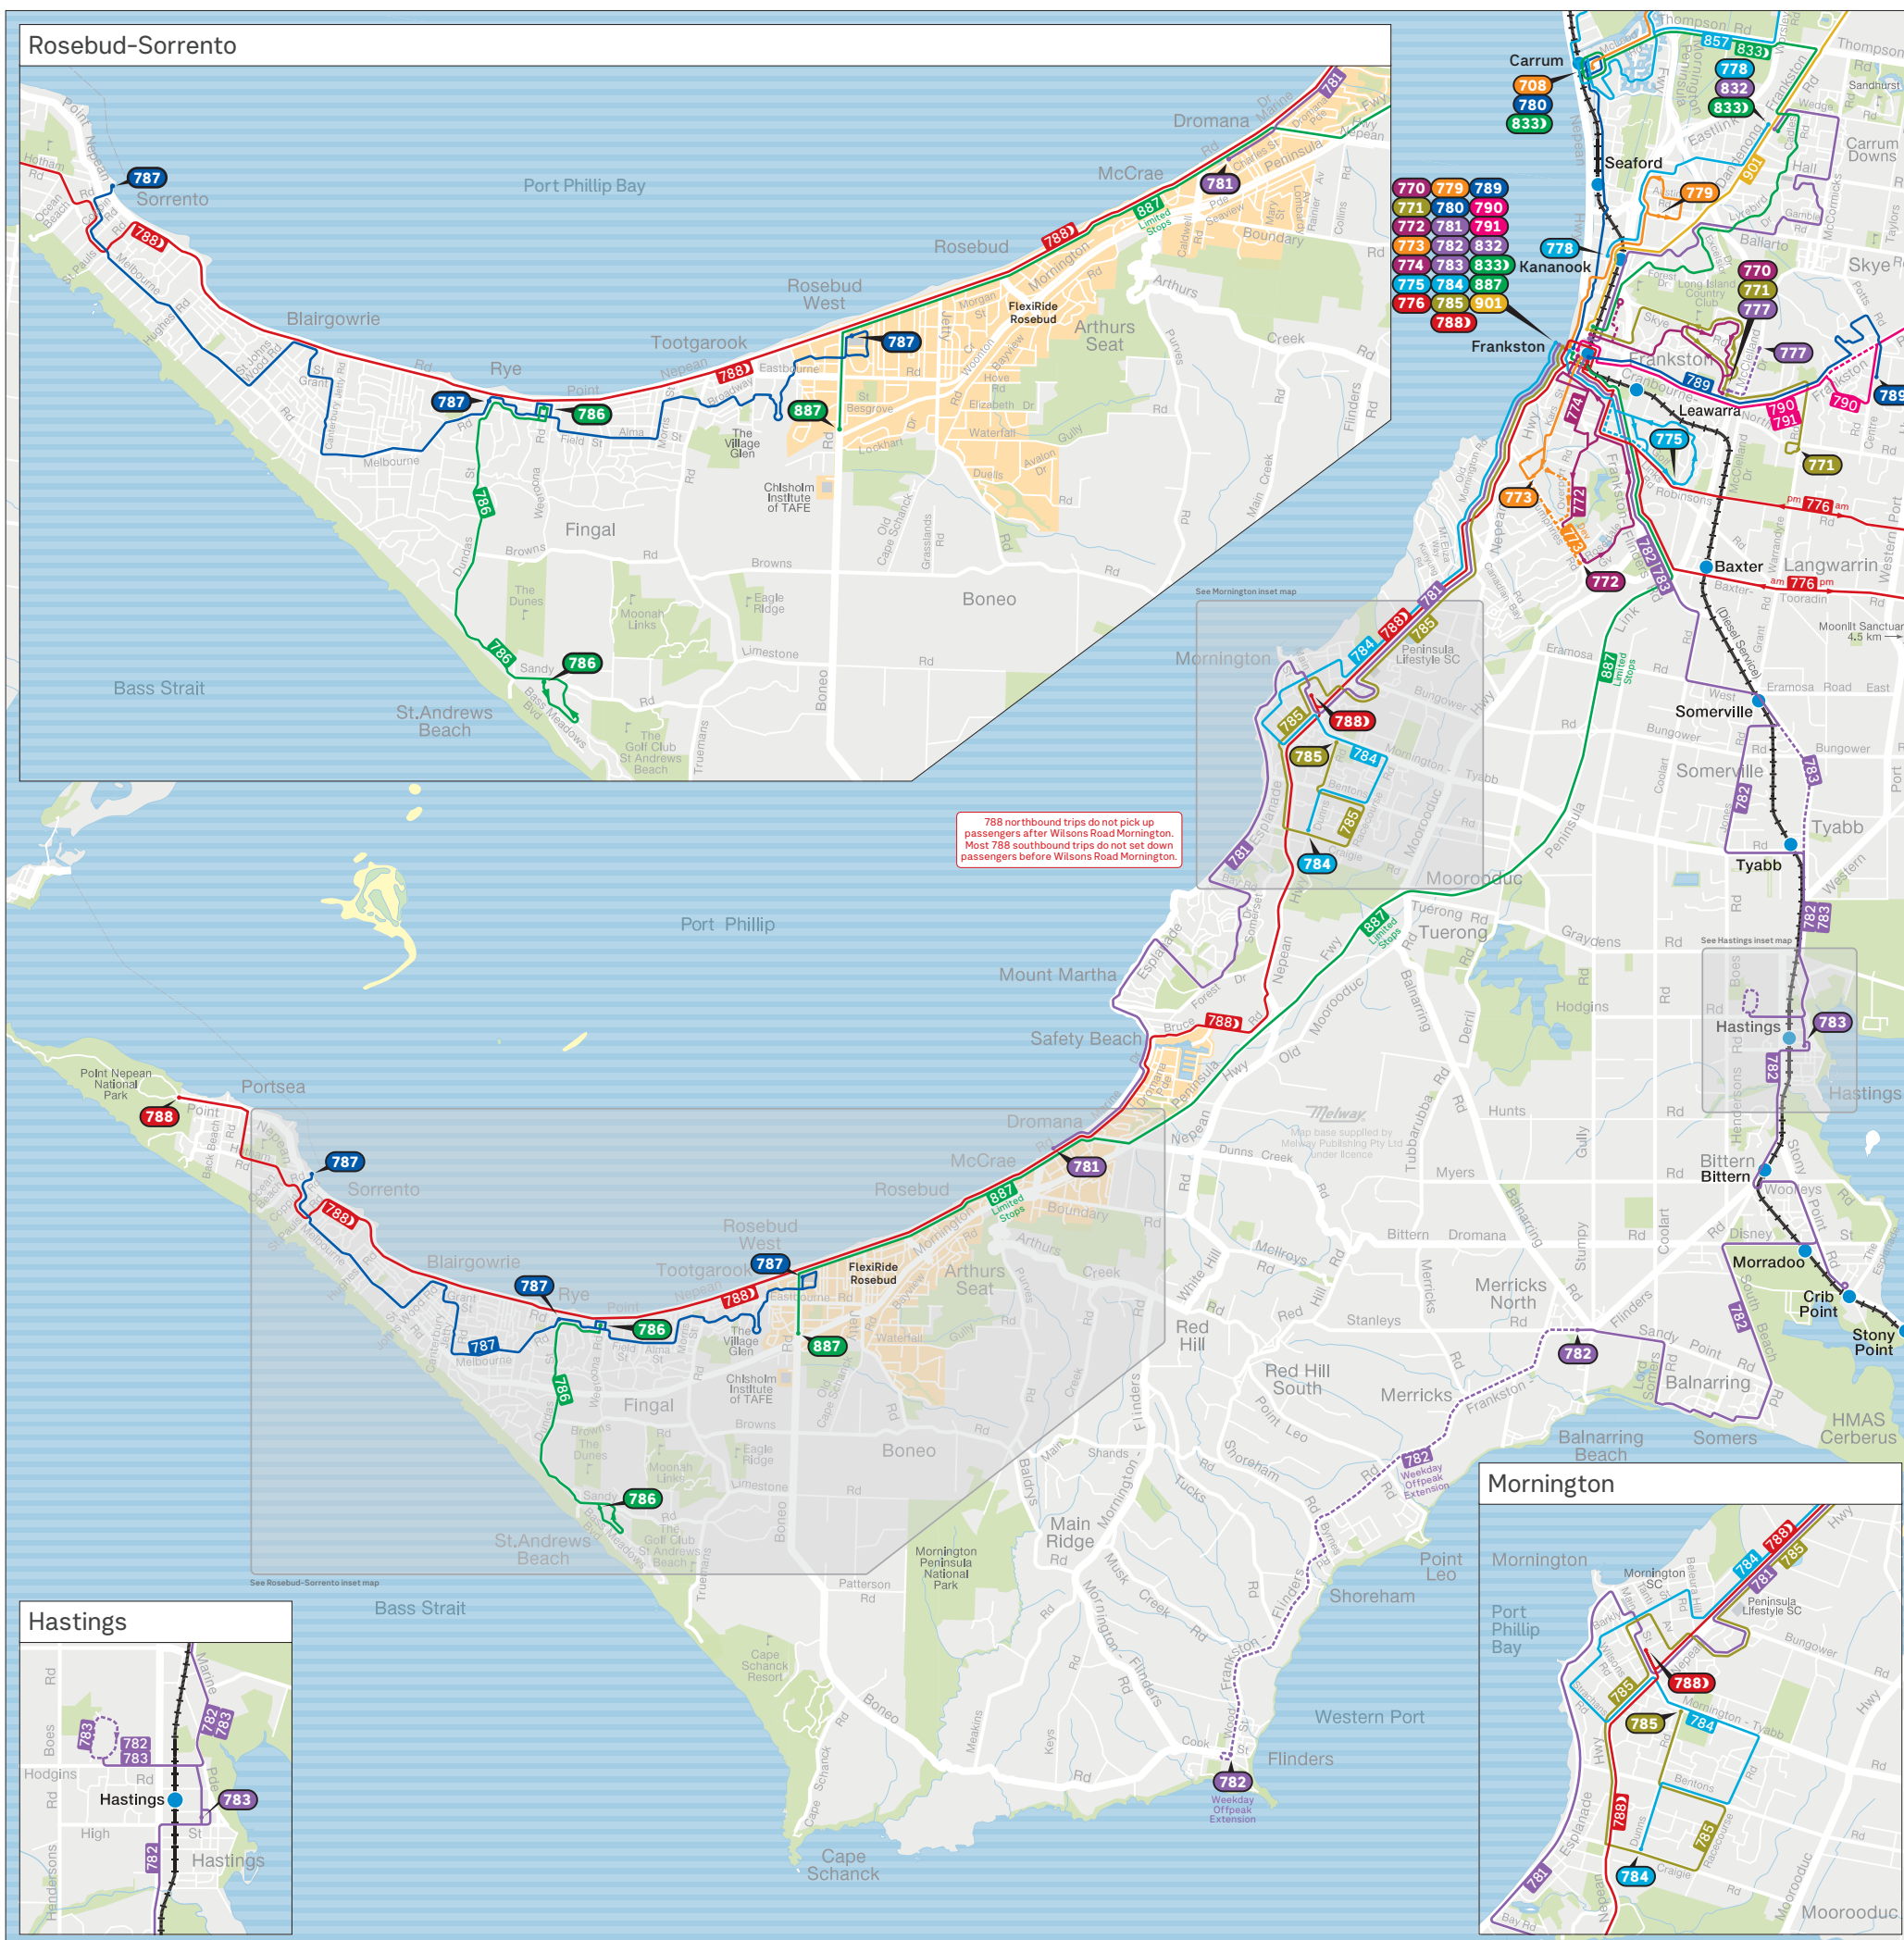

# Mornington Peninsula bus network

Train
 Bus
 Bus terminus
 Night Bus terminus

MAP NOT TO SCALE Effective May 2024

For more public transport information visit [ptv.vic.gov.au](http://ptv.vic.gov.au), use the **PTV app** or call **1800 800 007**.