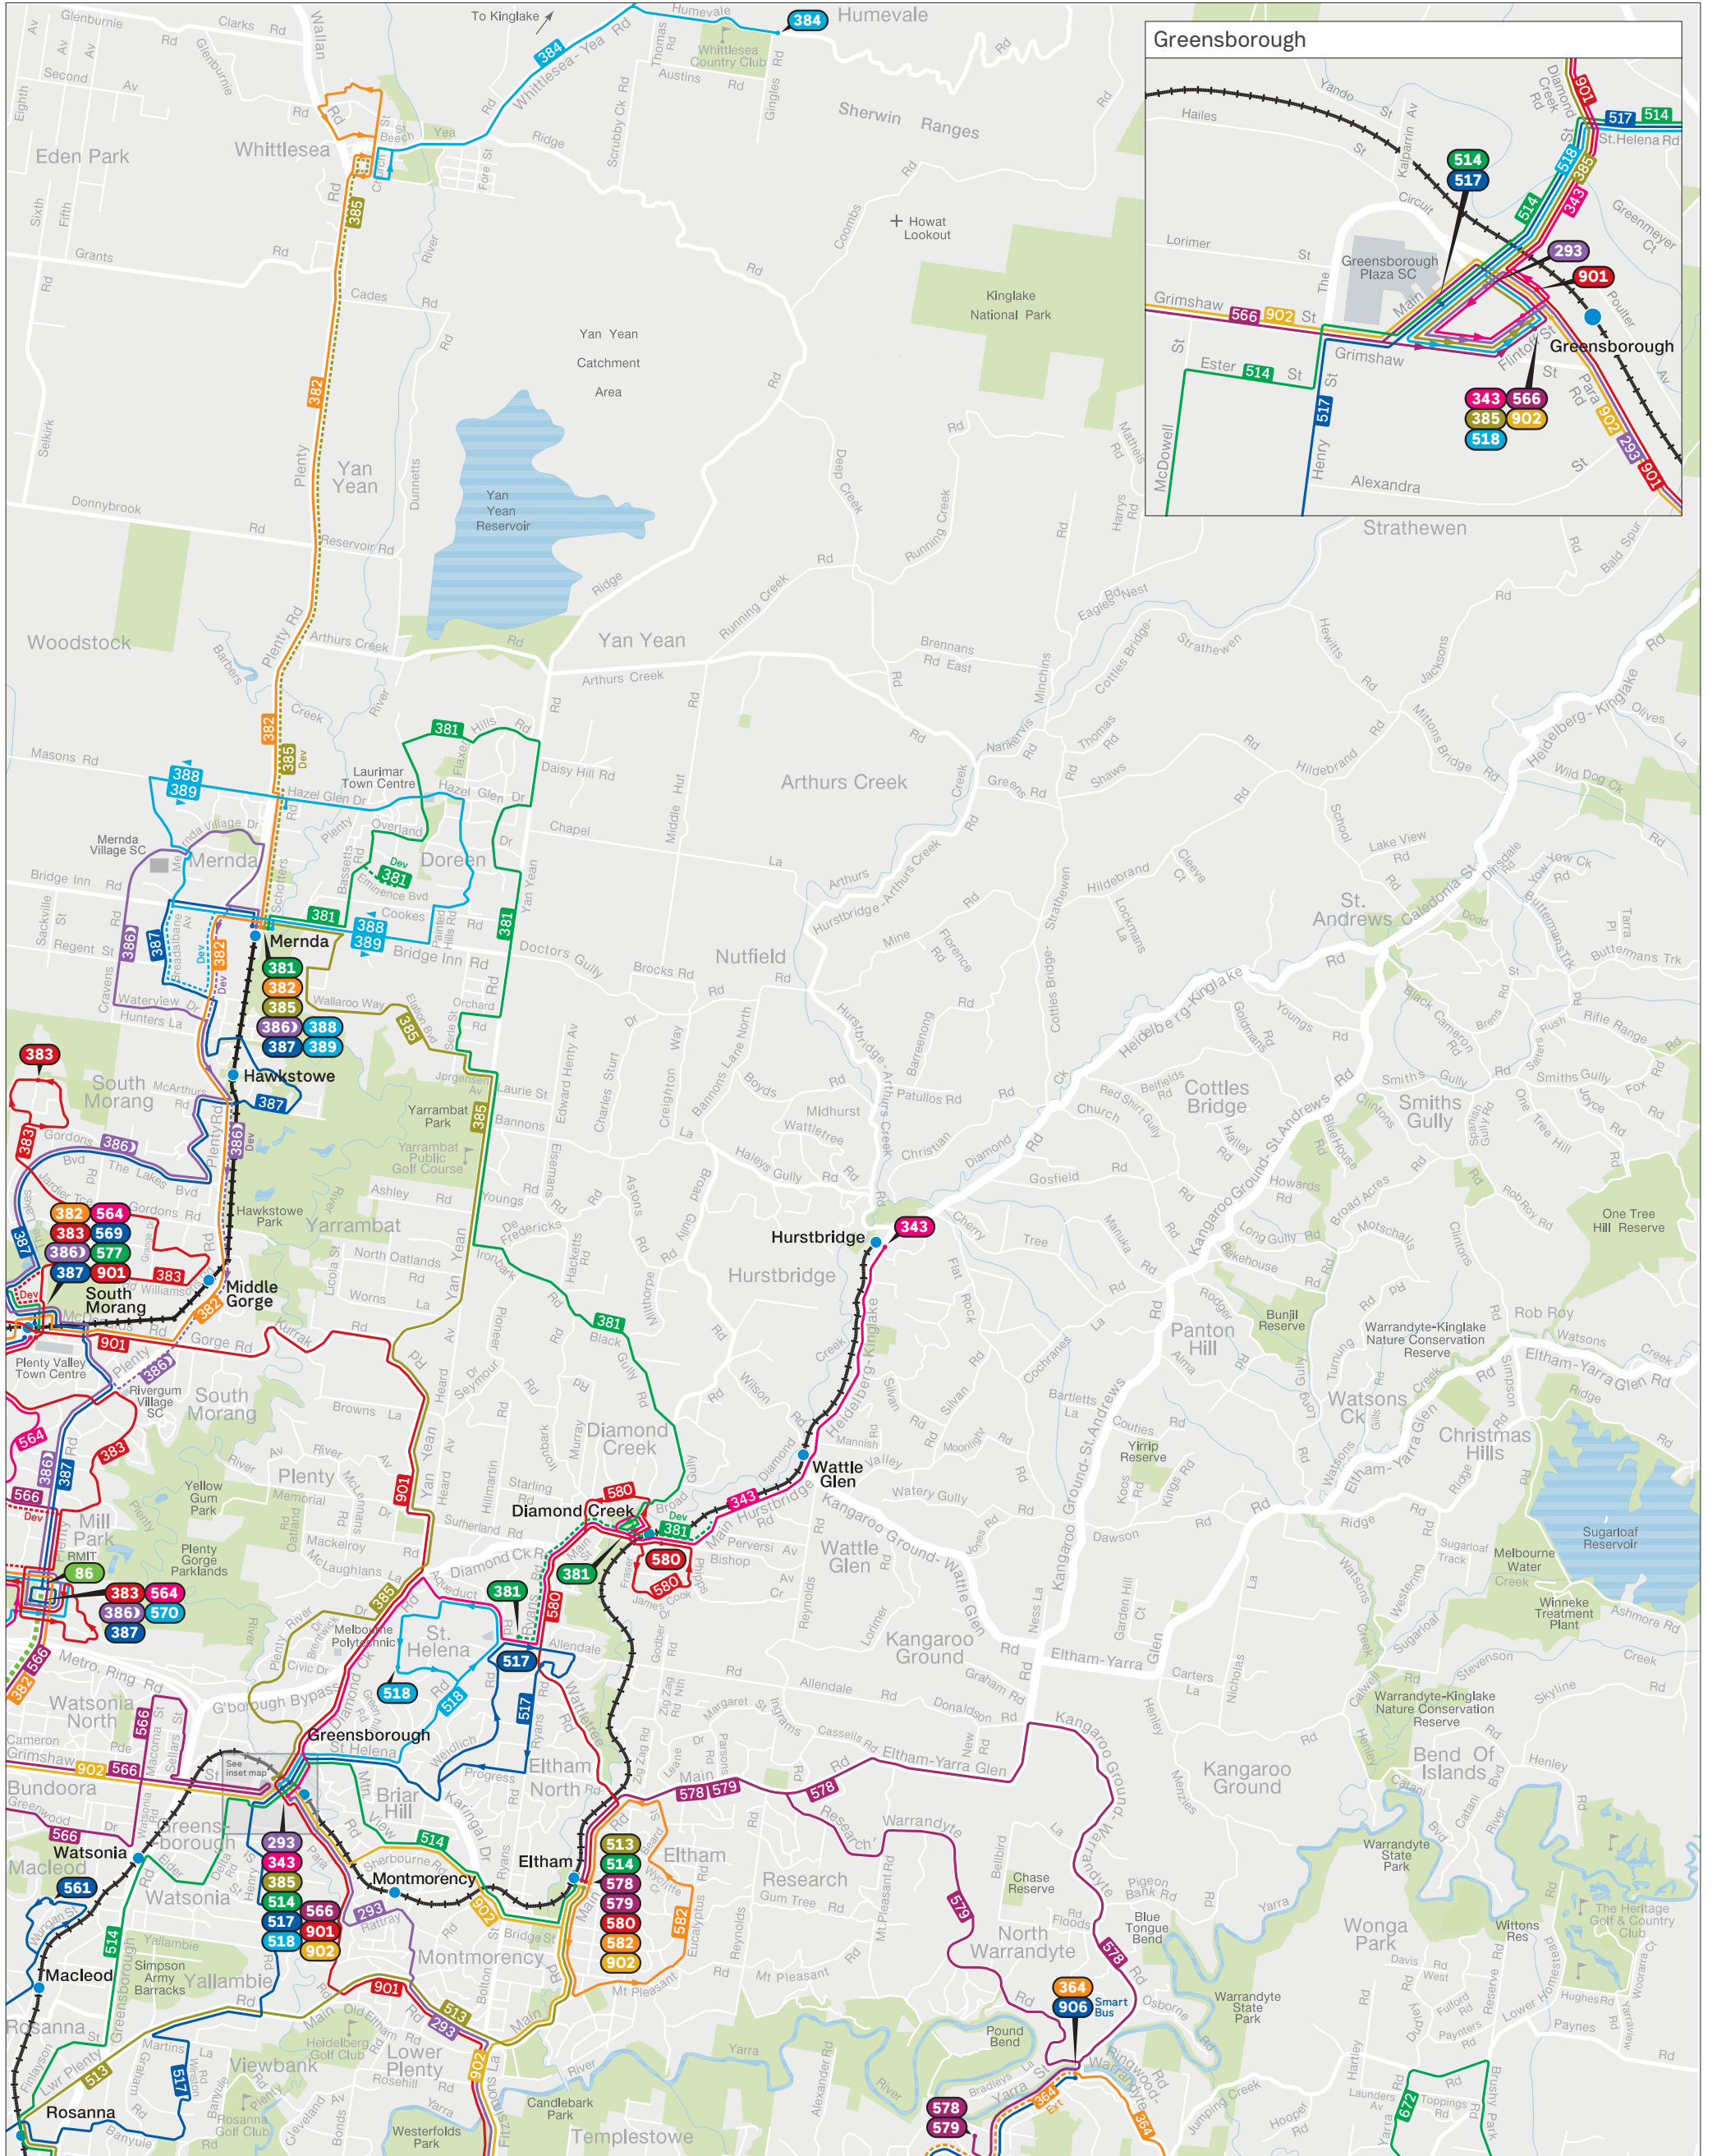

Nillumbik bus network

— Train
 — Tram
 — Bus
 — Bus Deviation/Bus Extension
 64 Tram terminus
 600 Bus terminus
 600 Night Bus terminus

MAP NOT TO SCALE
Effective January 2025