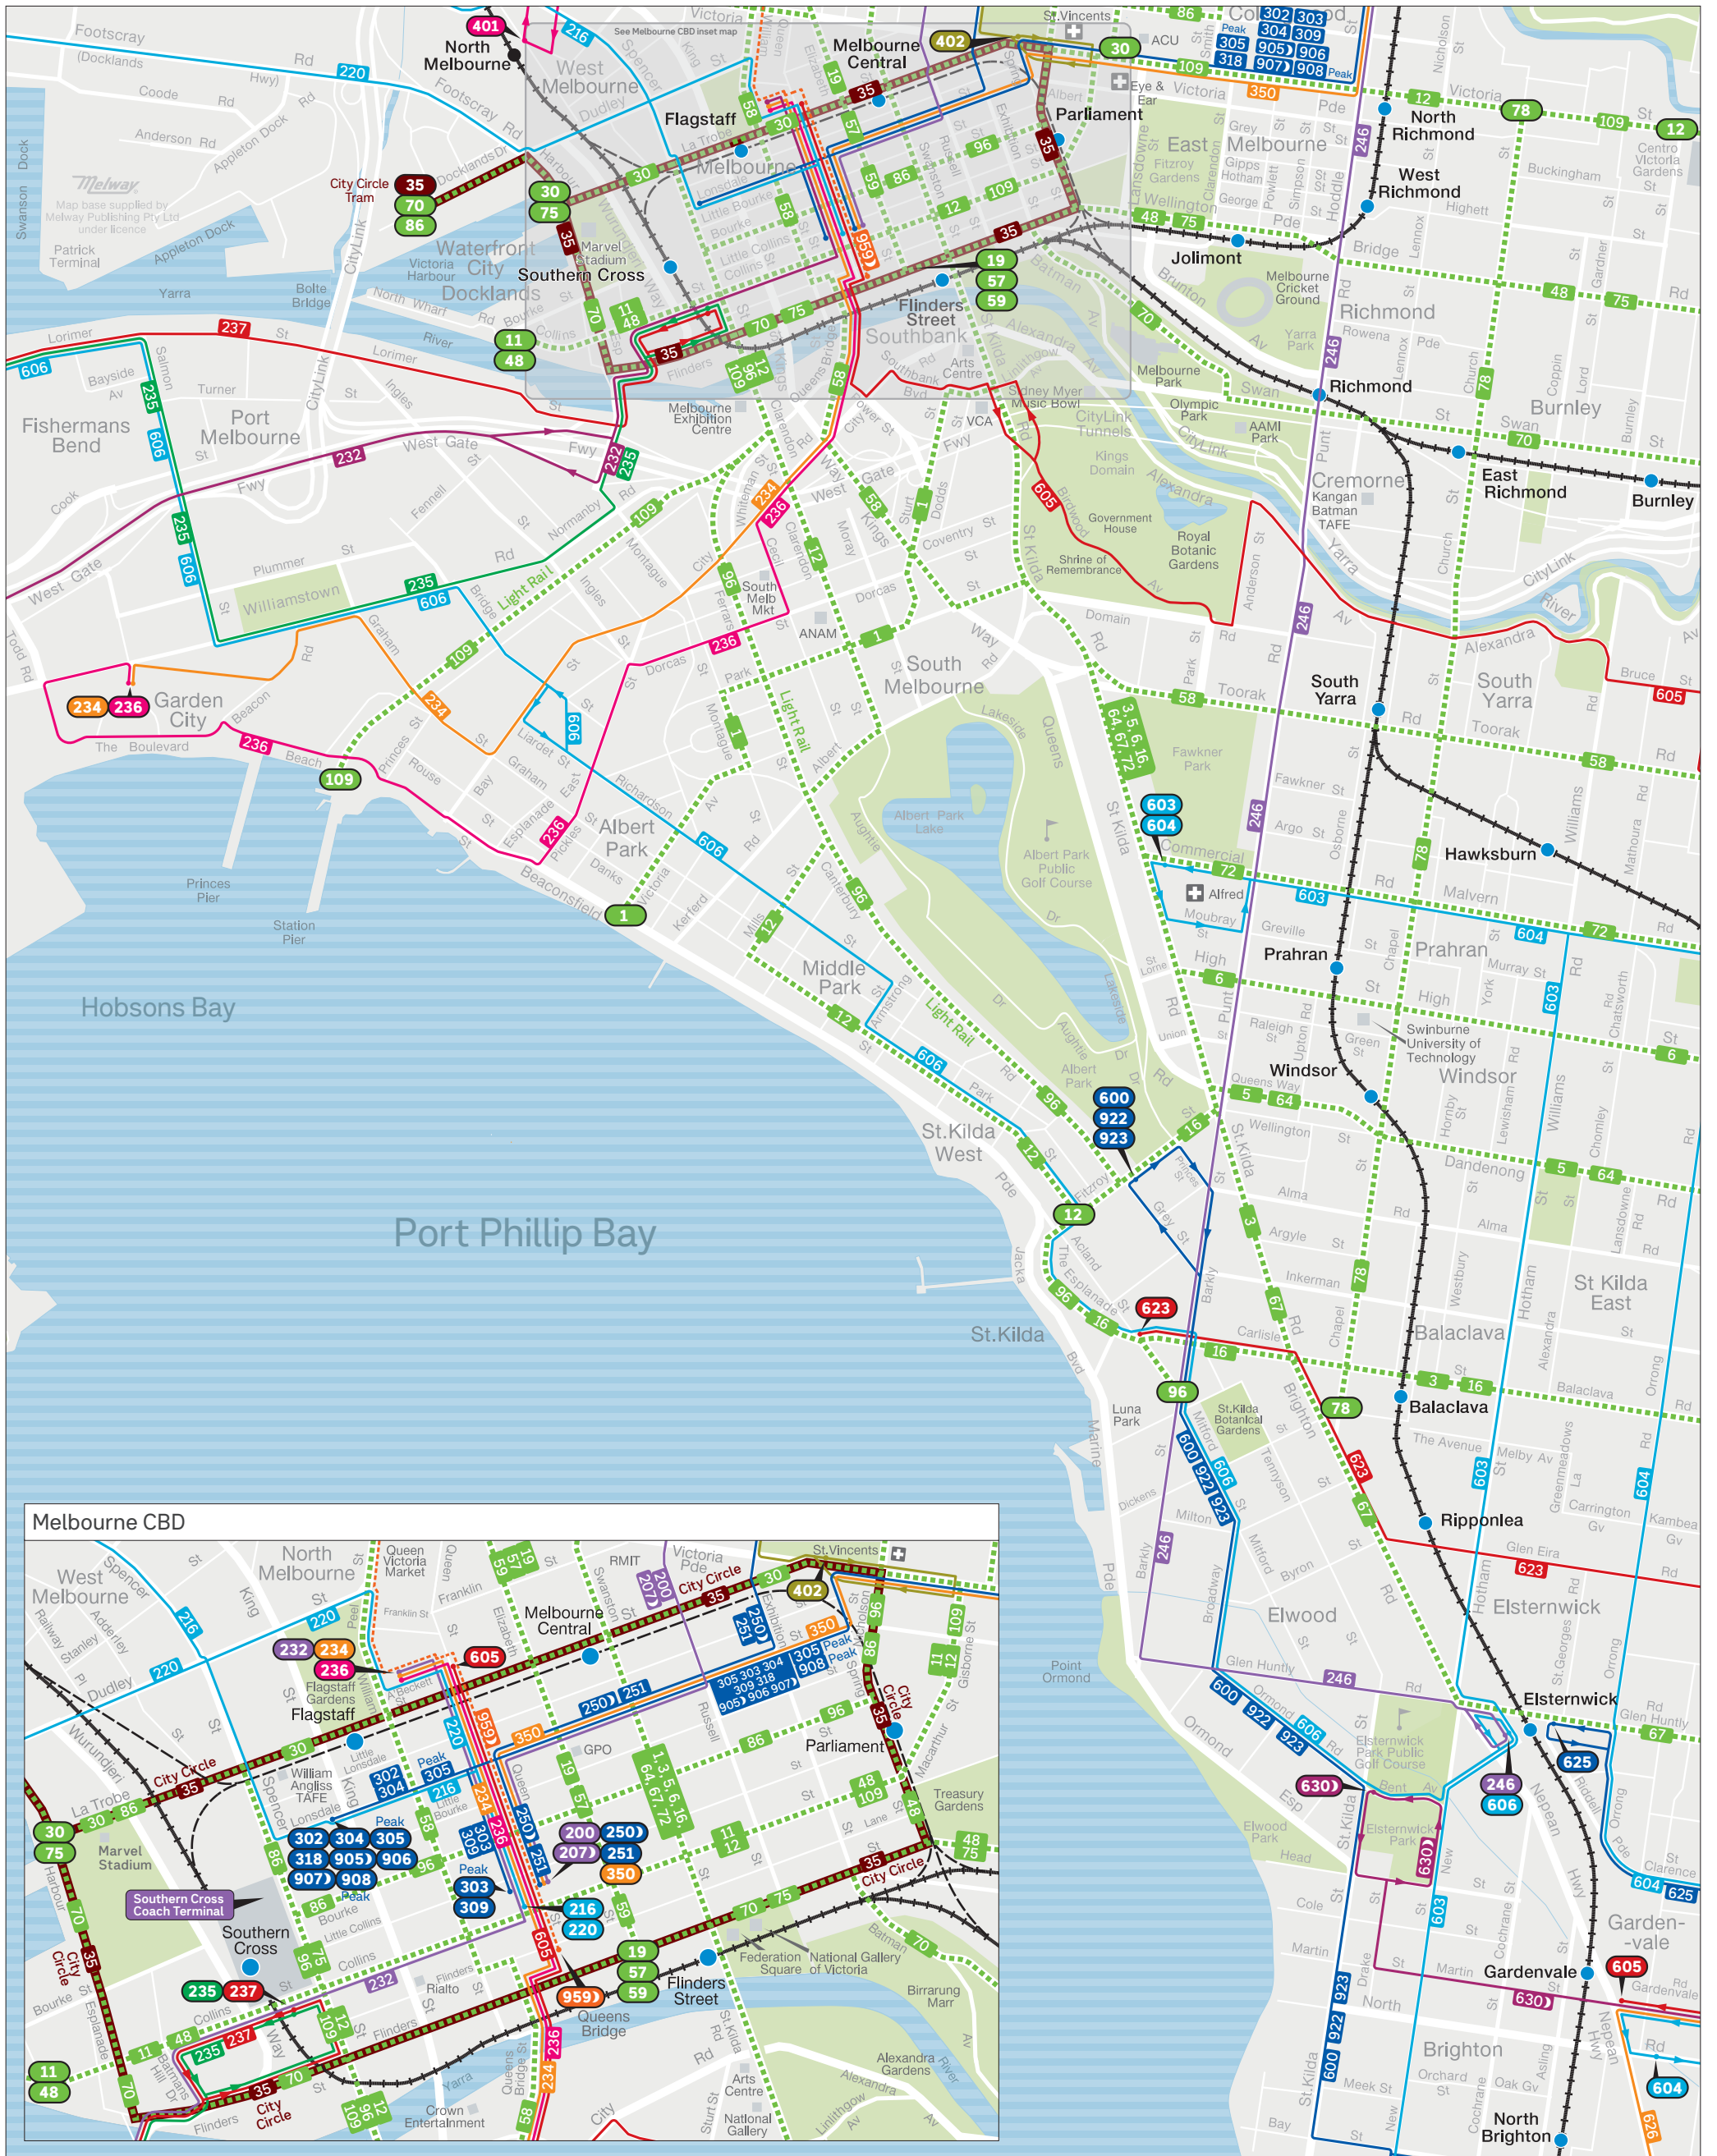

Port Phillip bus network

— Train
 - - - Tram
 | | | Bus
 - - - Bus Deviation/Bus Extension
 64 Tram terminus
 600 Bus terminus
 600 Night Bus terminus

MAP NOT TO SCALE
Effective July 2024

Department of Transport and Planning

For more public transport information visit ptv.vic.gov.au, use the PTV app or call 1800 800 007.

DTP0697124

Authorised by the Department of Transport and Planning, 1 Spring Street, Melbourne