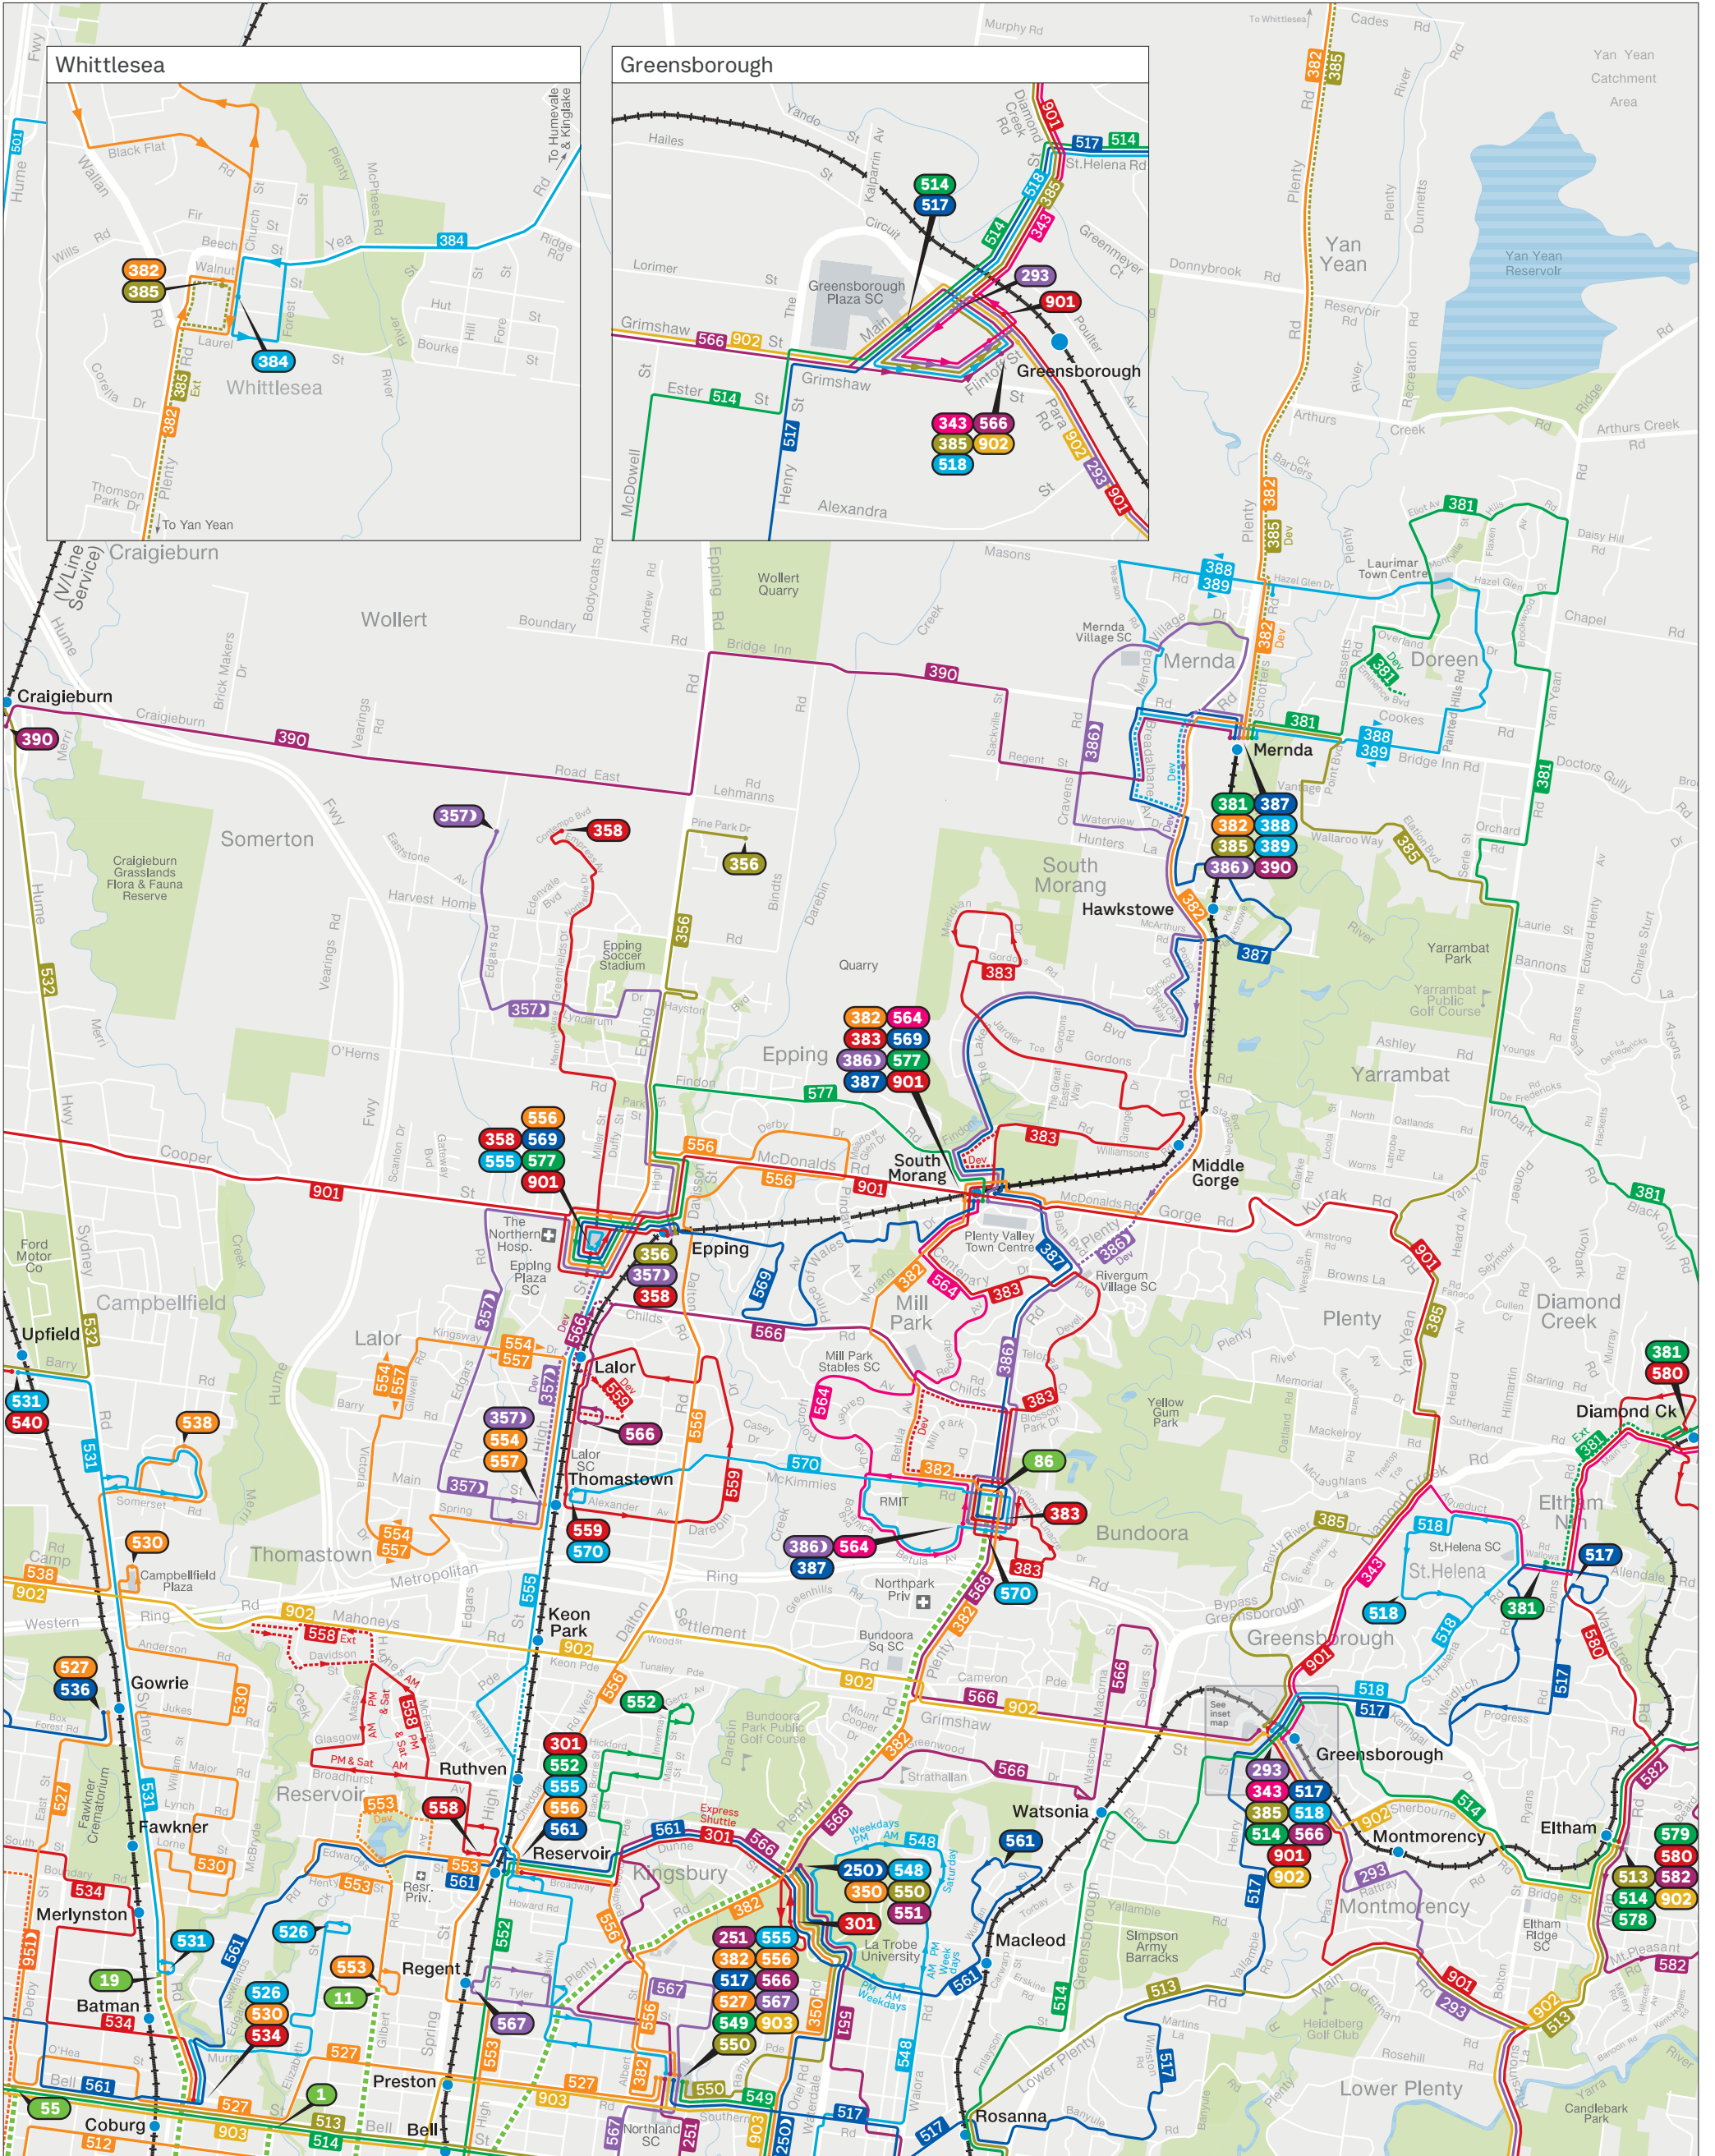

# Whittlesea bus network

— Train   
 — Tram   
 — Bus   
 — Bus Deviation/Bus Extension   
 64 Tram terminus   
 600 Bus terminus   
 600 Night Bus terminus

MAP NOT TO SCALE  
Effective January 2025