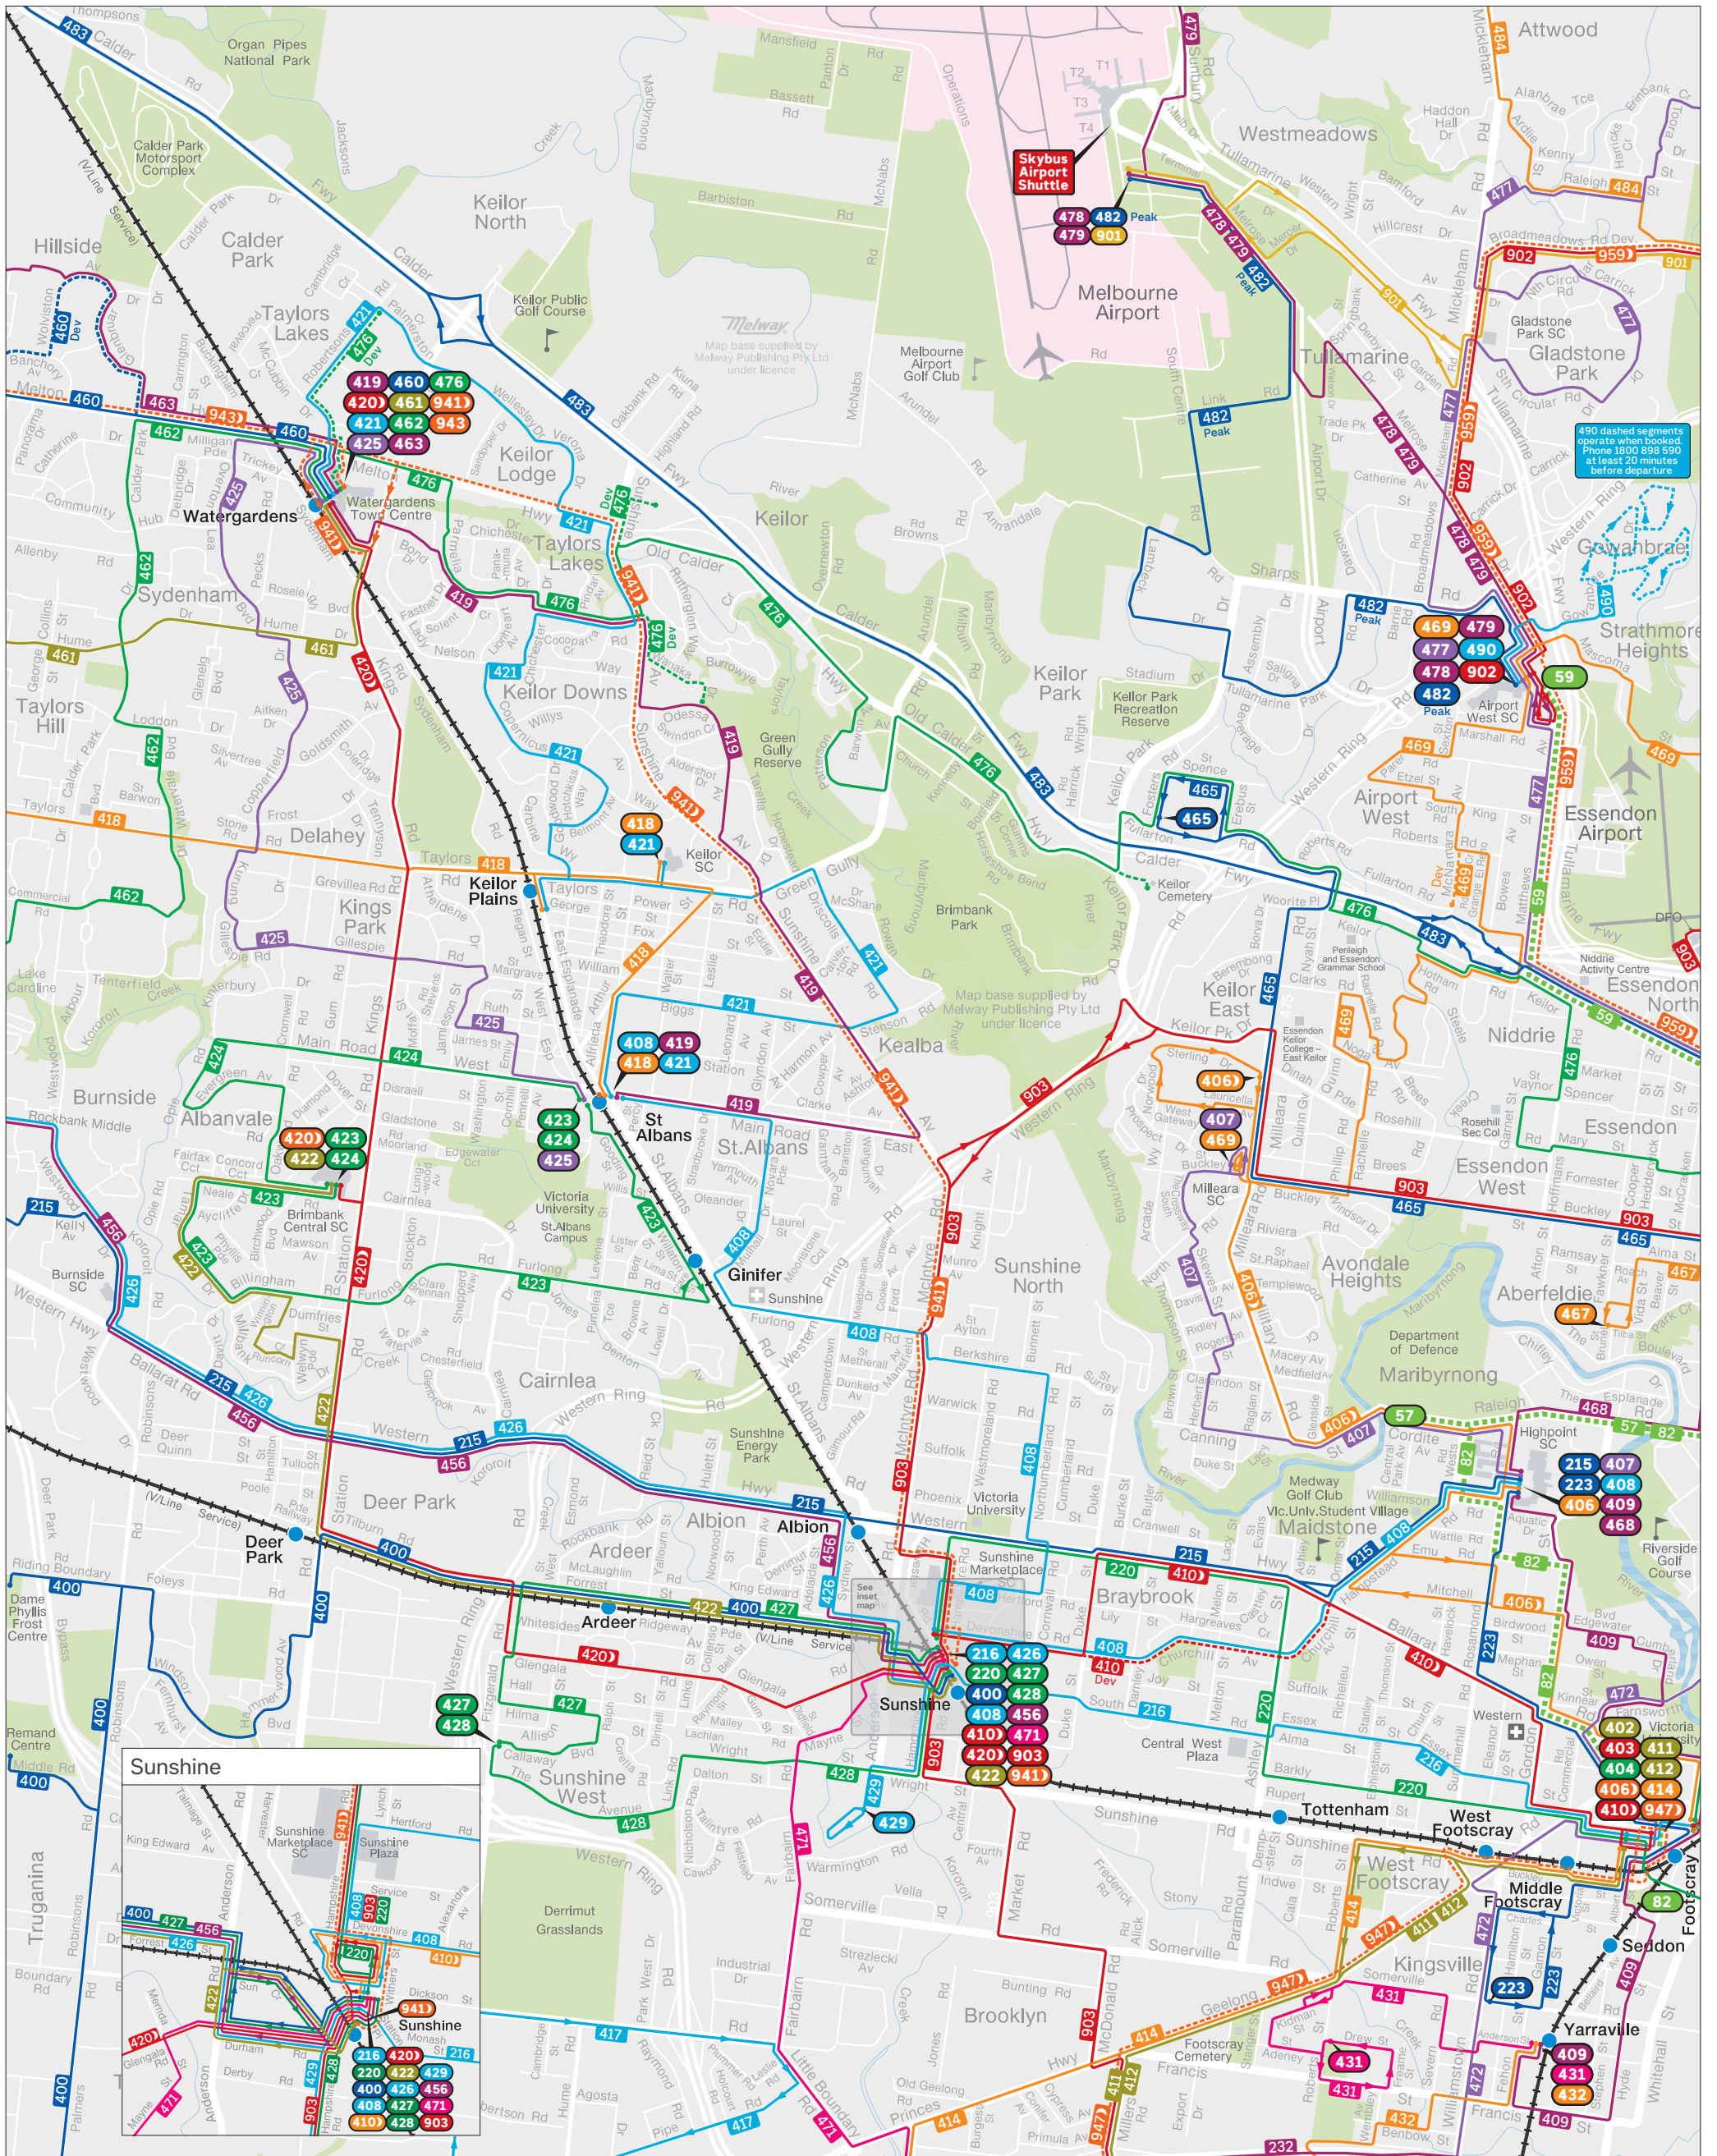

Brimbank bus network

— Train
 — Tram
 — Bus
 64 Tram terminus
 600 Bus terminus
 600 Night Bus terminus

MAP NOT TO SCALE
Effective May 2024

For more public transport information visit ptv.vic.gov.au, use the PTV app or call 1800 800 007.