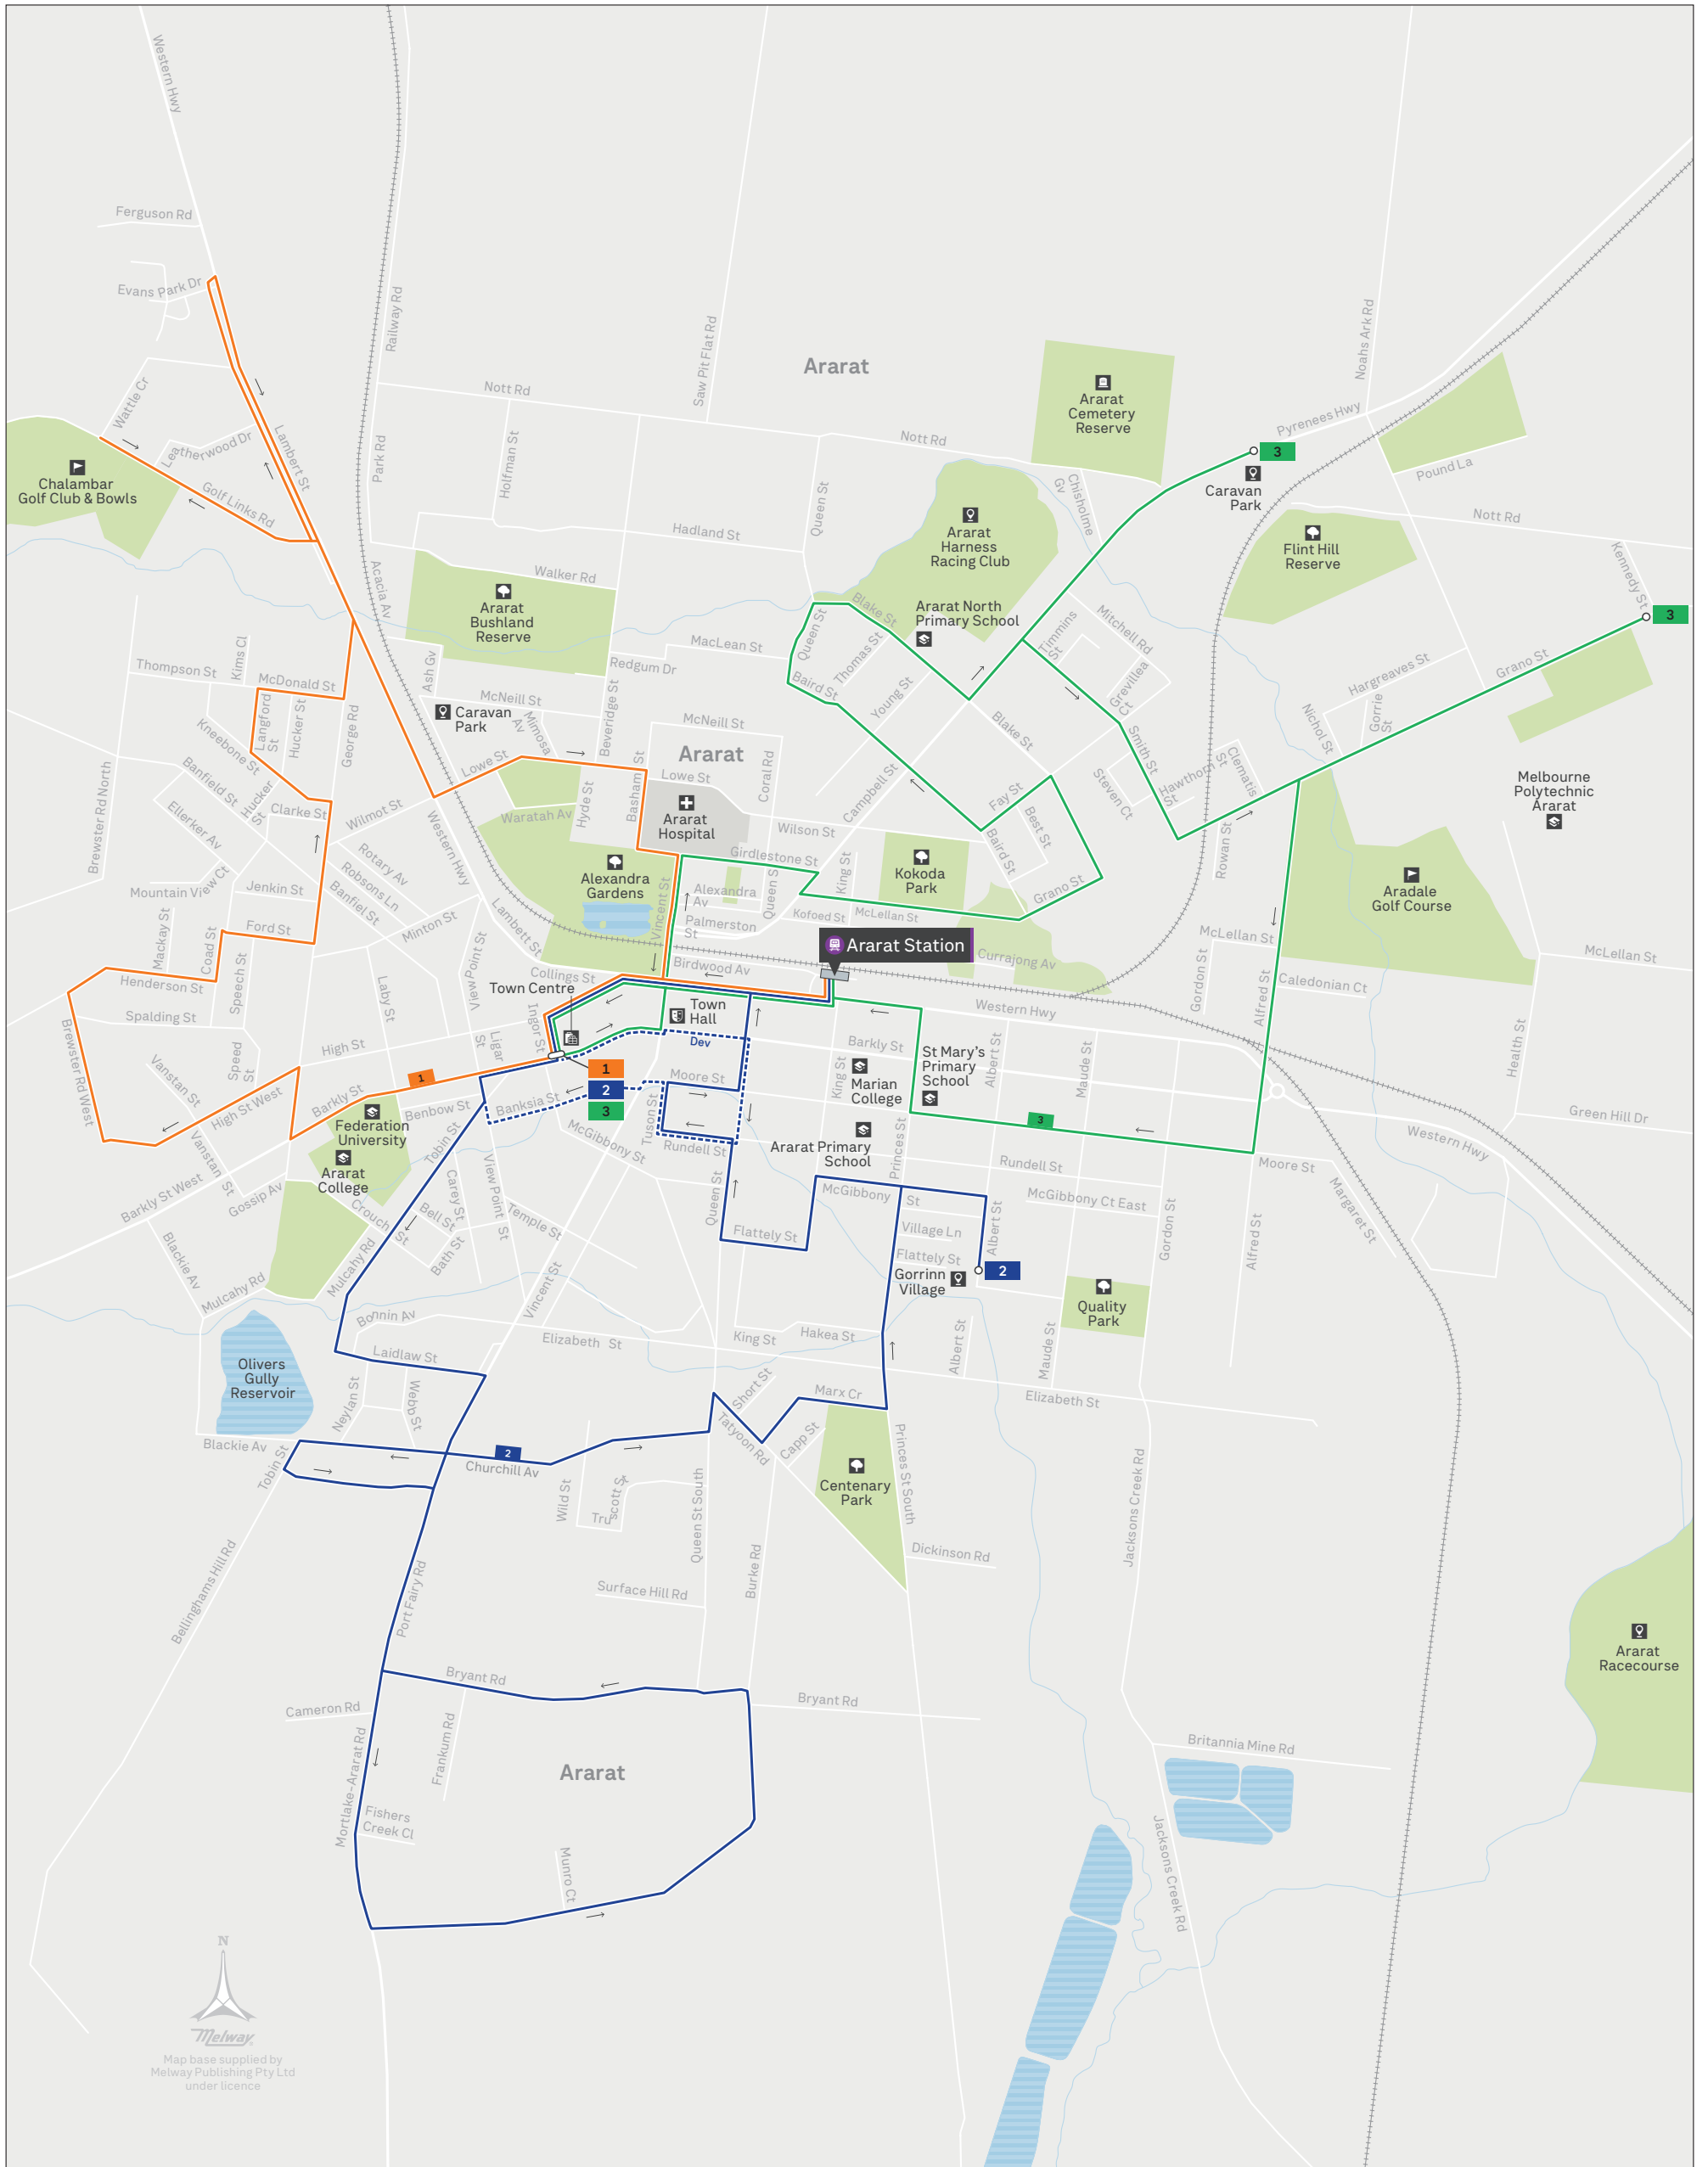

Ararat bus network

—+— Train line
 — Bus route
 80 Bus terminus

MAP NOT TO SCALE
Effective July 2024