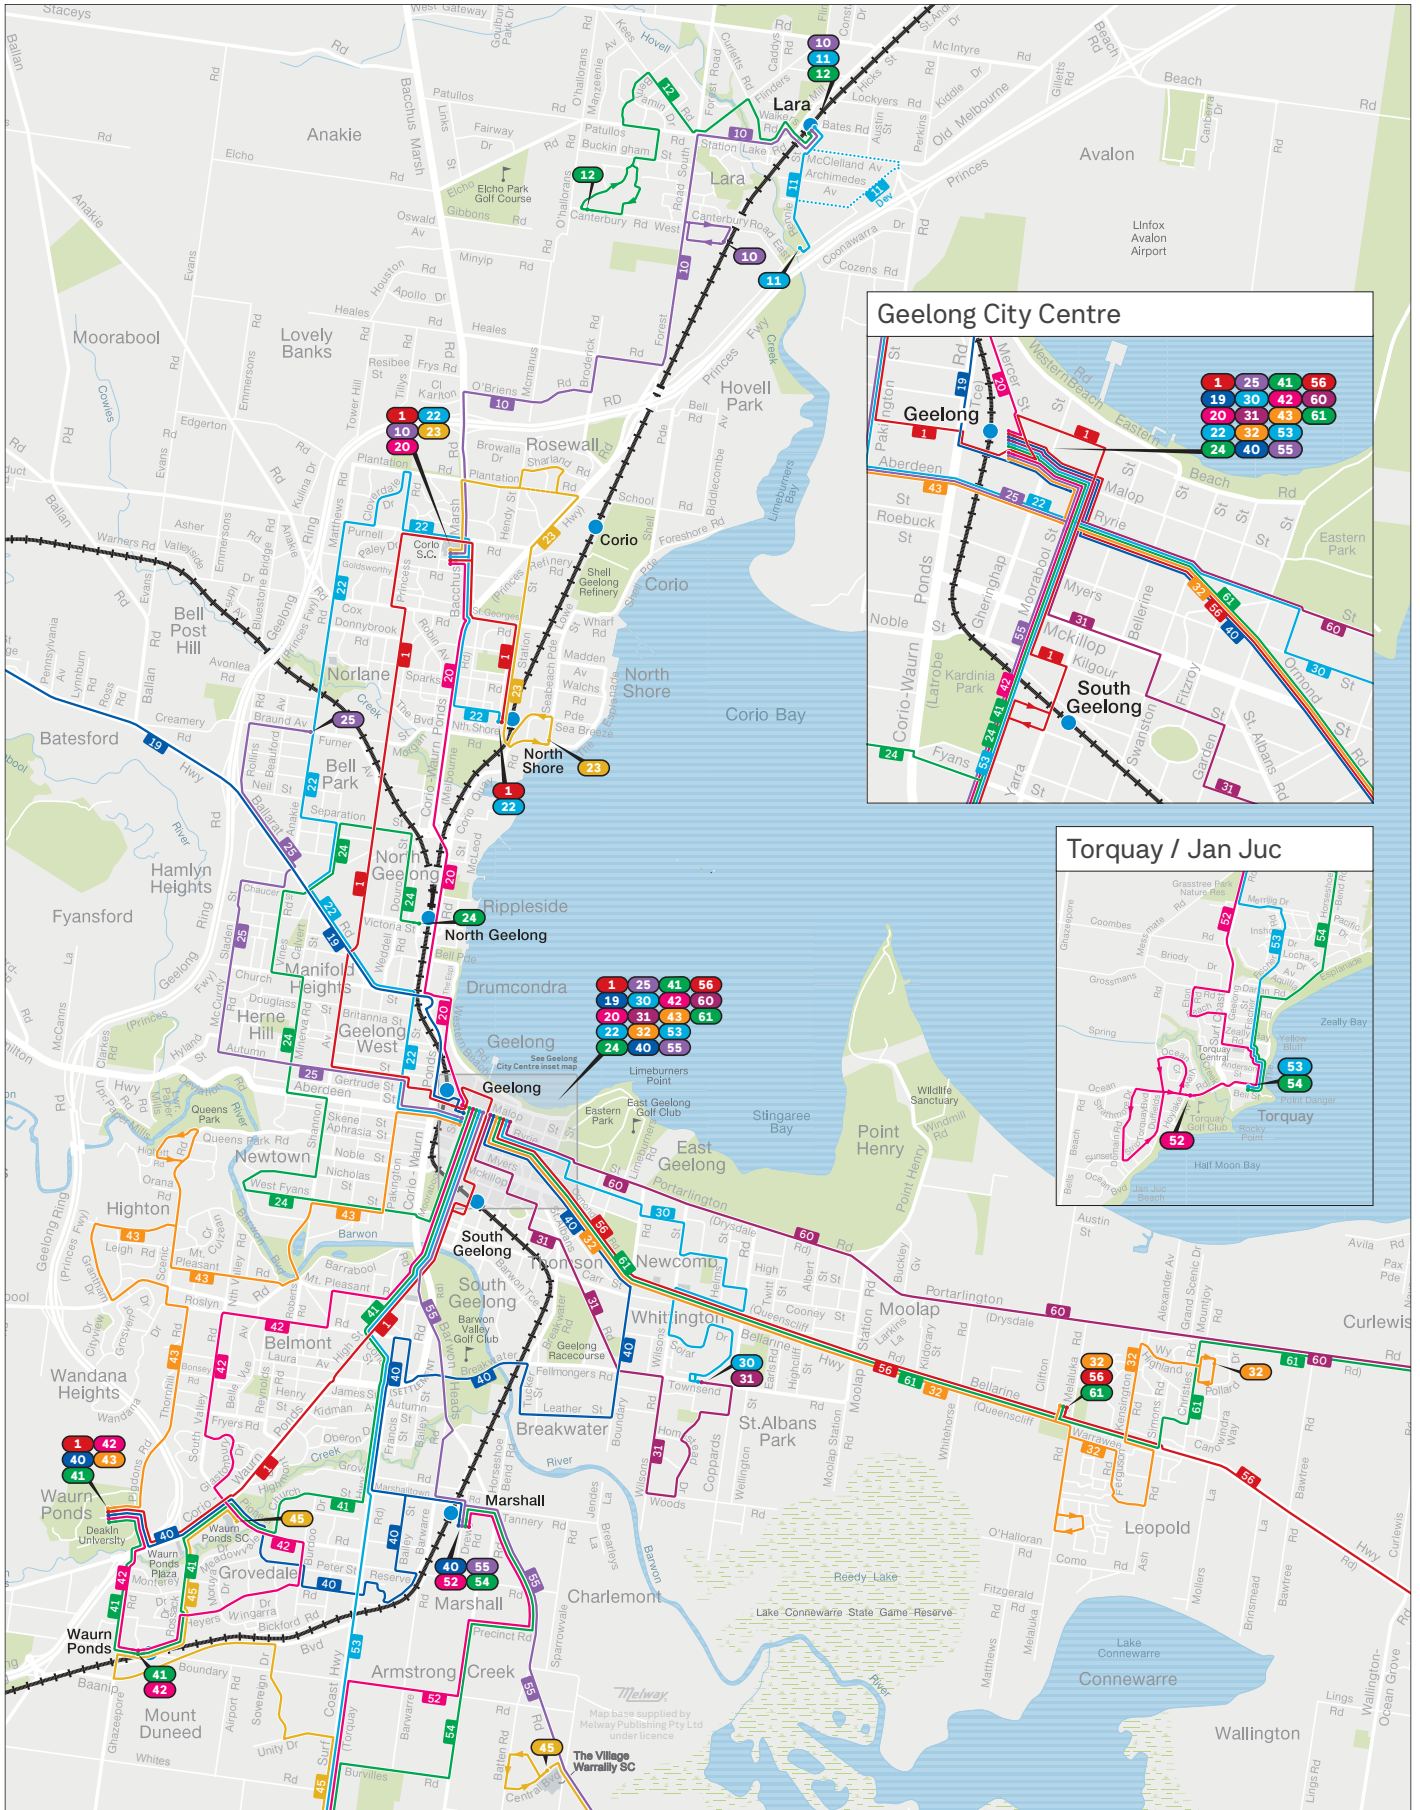

# Geelong bus network

Train
 Bus
 Bus terminus

MAP NOT TO SCALE  
 Effective June 2024

Department of Transport and Planning

For more public transport information visit [ptv.vic.gov.au](http://ptv.vic.gov.au), use the PTV app or call 1800 800 007.